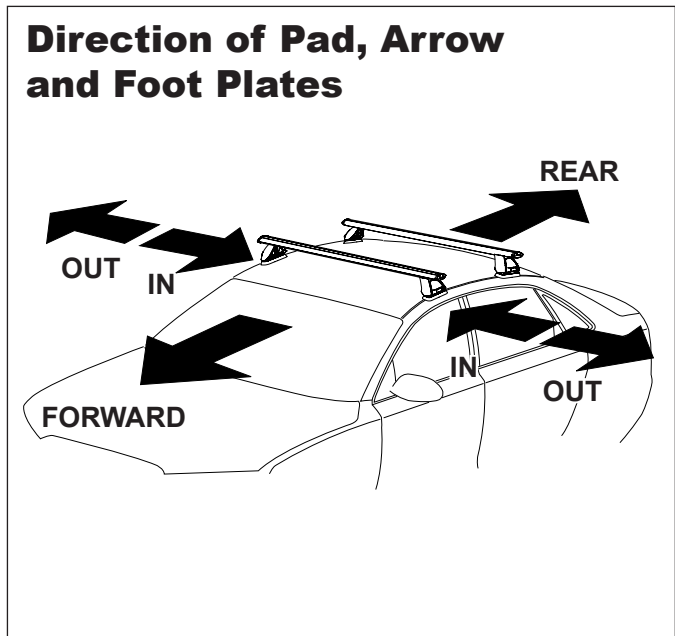

DK004 Rhino-Rack VA, Aero, Euro & HD crossbar instruction

Measurement A: CENTRE of door jamb to CENTRE arrow of leg foot plate.

Measurement B: CENTRE of Front leg foot plate arrow to CENTRE of Rear leg foot plate arrow.

Carrying capacity: Roof rack is rated to 75kg. Please refer to manufacturers handbook for your vehicles maximum roof load capacity. Always use the lower of the two figures.

If your vehicle is not listed on this fitting instruction please refer to your countries Rhino-Rack web site for the latest information.

VEHICLE	Date	Measurement A	Measurement B	Load Rating (includes racks 5kg/11lbs)
Toyota Corolla ZZE122R 4dr Sedan	12/01-04/07	250mm / 9,27/32"	650mm / 25,19/32"	75kg / 165lbs
Toyota Corolla 4dr Sedan (USA)	03-08	250mm / 9,27/32"	650mm / 25,19/32"	75kg / 165lbs
VW Passat B5 (3B) 4dr Sedan	03/98-02/06	290mm / 11,27/64"	700mm / 27,9/16"	75kg / 165lbs
VW Passat B6/B7 (3C) 4dr Sedan	03/06-	240mm / 9,29/64"	680mm / 26,49/64"	75kg / 165lbs
VW Passat B5 (3B) 4dr Sedan (USA)	98-05	290mm / 11,27/64"	700mm / 27,9/16"	75kg / 165lbs
VW Passat B6 (3C) 4dr Sedan (USA)	06-10	240mm / 9,29/64"	680mm / 26,49/64"	75kg / 165lbs