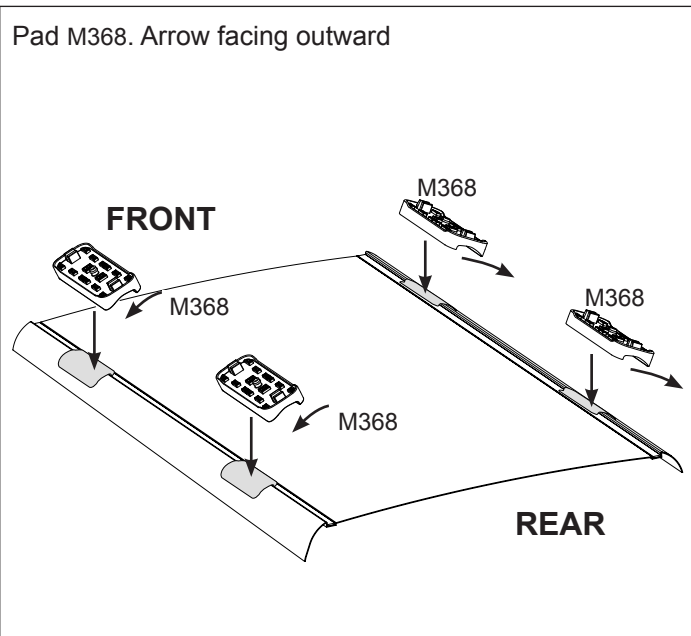

DK004 Rhino-Rack VA, Aero, Euro & HD crossbar instruction

Measurement A: CENTRE of door jamb to CENTRE arrow of leg foot plate.

Measurement B: CENTRE of Front leg foot plate arrow to CENTRE of Rear leg foot plate arrow.

Carrying capacity: Roof rack is rated to 75kg. Please refer to manufacturers handbook for your vehicles maximum roof load capacity. Always use the lower of the two figures.

If your vehicle is not listed on this fitting instruction please refer to your countries Rhino-Rack web site for the latest information.

VEHICLE	Date	Measurement A	Measurement B	Load Rating (includes racks 5kg/11lbs)
Toyota Corolla ZZE122R 4dr Sedan	12/01-04/07	250mm / 9,27/32"	650mm / 25,19/32"	75kg / 165lbs
Toyota Corolla 4dr Sedan (USA)	03-08	250mm / 9,27/32"	650mm / 25,19/32"	75kg / 165lbs
VW Passat B5 (3B) 4dr Sedan	03/98-02/06	290mm / 11,27/64"	700mm / 27,9/16"	75kg / 165lbs
VW Passat B6/B7 (3C) 4dr Sedan	03/06-	240mm / 9,29/64"	680mm / 26,49/64"	75kg / 165lbs
VW Passat B5 (3B) 4dr Sedan (USA)	98-05	290mm / 11,27/64"	700mm / 27,9/16"	75kg / 165lbs
VW Passat B6 (3C) 4dr Sedan (USA)	06-10	240mm / 9,29/64"	680mm / 26,49/64"	75kg / 165lbs