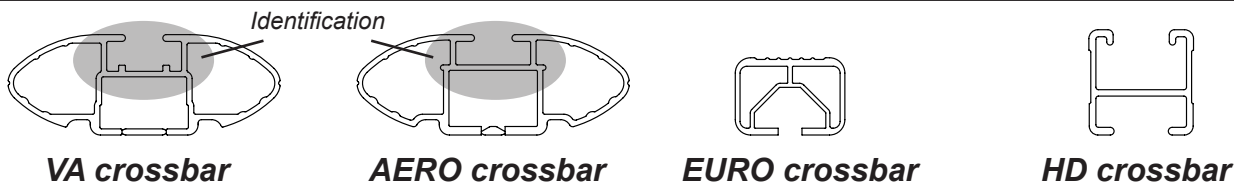

## IDENTIFICATION CHART

Vehicle	Date	Crossbar	FRONT CROSSBAR					REAR CROSSBAR						
			Front Right Pad/Clamp	Front Left Pad/Clamp	Measurement strip length per side	Measurement strip length per side	Measurement Distance (x)	Foot plate arrow direction	Rear Right Pad/Clamp	Rear Left Pad/Clamp	Measurement strip length per side	Measurement strip length per side	Measurement Distance (x)	Foot plate arrow direction
Toyota Corolla ZZE122R 4dr Sedan	12/01-04/07	1180mm	M368 114490	M368 114490	185mm	130mm	938mm / 36,59/64"	OUT	M368 114490	M368 114490	198mm	143mm	964mm / 37,61/64"	OUT
			Arrow OUT						Arrow OUT					
Toyota Corolla 4dr Sedan (USA)	03-08	1180mm	M368 114490	M368 114490	185mm	130mm	938mm / 36,59/64"	OUT	M368 114490	M368 114490	198mm	143mm	964mm / 37,61/64"	OUT
			Arrow OUT						Arrow OUT					
VW Passat B5 (3B) 4dr Sedan	03/98-02/06	1260mm	M368 114490	M368 114490	152mm	39mm	952mm / 37,31/64"	OUT	M368 114490	M368 114490	149mm	36mm	946mm / 37,1/4"	OUT
			Arrow OUT						Arrow OUT					
VW Passat B6/ B7 (3C) 4dr Sedan	03/06-	1260mm	M368 114490	M368 114490	179mm	66mm	1006mm / 39,39/64"	OUT	M368 114490	M368 114490	176mm	63mm	1000mm / 39,3/8"	OUT
			Arrow OUT						Arrow OUT					
VW Passat B5 (3B) 4dr Sedan (USA)	98-05	1260mm	M368 114490	M368 114490	152mm	39mm	952mm / 37,31/64"	OUT	M368 114490	M368 114490	149mm	36mm	946mm / 37,1/4"	OUT
			Arrow OUT						Arrow OUT					

## IDENTIFICATION CHART

Vehicle	Date	Crossbar	FRONT CROSSBAR					REAR CROSSBAR						
			Front Right Pad/ Clamp	Front Left Pad/ Clamp	Measurement strip length per side	Measurement strip length per side	Measurement Distance ( x )	Foot plate arrow direction	Rear Right Pad/ Clamp	Rear Left Pad/ Clamp	Measurement strip length per side	Measurement strip length per side	Measurement Distance ( x )	Foot plate arrow direction
VW Passat B6 (3C) 4dr Sedan (USA)	06-10	1260mm	M368 114490	M368 114490	179mm	66mm	1006mm / 39,39/64"	OUT	M368 114490	M368 114490	176mm	63mm	1000mm / 39,3/8"	OUT
			Arrow OUT						Arrow OUT					