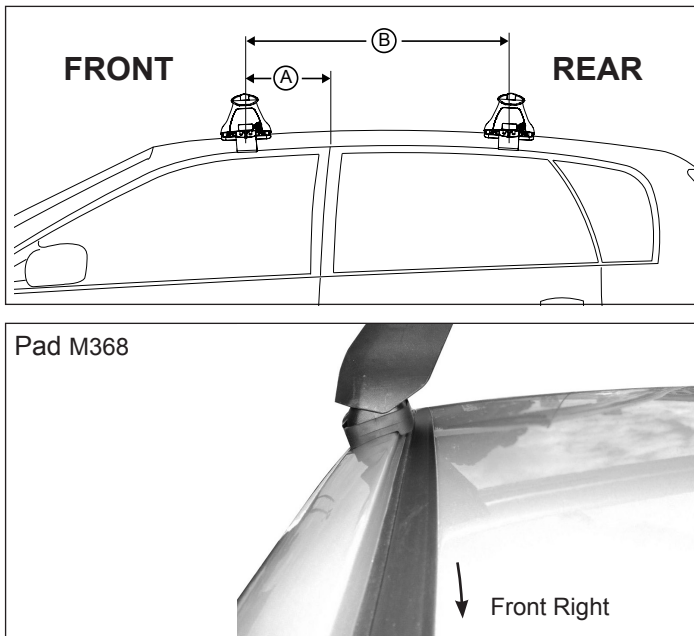

DK004 Rhino-Rack VA, Aero, Euro & HD crossbar instruction

Measurement A: CENTRE of door jamb to CENTRE arrow of leg foot plate.

Measurement B: CENTRE of Front leg foot plate arrow to CENTRE of Rear leg foot plate arrow.

Carrying capacity: Roof rack is rated to 75kg. Please refer to manufacturers handbook for your vehicles maximum roof load capacity. Always use the lower of the two figures.

If your vehicle is not listed on this fitting instruction please refer to your countries Rhino-Rack web site for the latest information.

VEHICLE	Date	Measurement A	Measurement B	Load Rating (includes racks 5kg/11lbs)
Toyota Corolla ZZE122R 4dr Sedan	12/01-04/07	250mm / 9,27/32"	650mm / 25,19/32"	75kg / 165lbs
Toyota Corolla 4dr Sedan (USA)	03-08	250mm / 9,27/32"	650mm / 25,19/32"	75kg / 165lbs
VW Passat B5 (3B) 4dr Sedan	03/98-02/06	290mm / 11,27/64"	700mm / 27,9/16"	75kg / 165lbs
VW Passat B6/B7 (3C) 4dr Sedan	03/06-	240mm / 9,29/64"	680mm / 26,49/64"	75kg / 165lbs
VW Passat B5 (3B) 4dr Sedan (USA)	98-05	290mm / 11,27/64"	700mm / 27,9/16"	75kg / 165lbs
VW Passat B6 (3C) 4dr Sedan (USA)	06-10	240mm / 9,29/64"	680mm / 26,49/64"	75kg / 165lbs