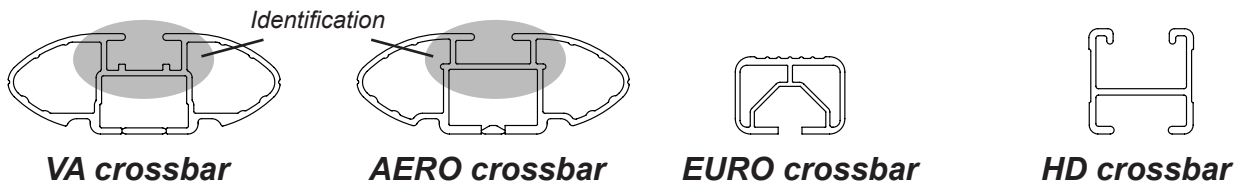

## IDENTIFICATION CHART

Vehicle	Date	Crossbar	FRONT CROSSBAR					REAR CROSSBAR						
			Front Right Pad/Clamp	Front Left Pad/Clamp	Measurement strip length per side	Measurement strip length per side	Measurement Distance (x)	Foot plate arrow direction	Rear Right Pad/Clamp	Rear Left Pad/Clamp	Measurement strip length per side	Measurement strip length per side	Measurement Distance (x)	Foot plate arrow direction
Toyota Corolla ZZE122R 4dr Sedan	12/01-04/07	1180mm	M368 114490	M368 114490	185mm	130mm	938mm / 36,59/64"	OUT	M368 114490	M368 114490	198mm	143mm	964mm / 37,61/64"	OUT
			Arrow OUT						Arrow OUT					
Toyota Corolla 4dr Sedan (USA)	03-08	1180mm	M368 114490	M368 114490	185mm	130mm	938mm / 36,59/64"	OUT	M368 114490	M368 114490	198mm	143mm	964mm / 37,61/64"	OUT
			Arrow OUT						Arrow OUT					
VW Passat B5 (3B) 4dr Sedan	03/98-02/06	1260mm	M368 114490	M368 114490	152mm	39mm	952mm / 37,31/64"	OUT	M368 114490	M368 114490	149mm	36mm	946mm / 37,1/4"	OUT
			Arrow OUT						Arrow OUT					
VW Passat B6/ B7 (3C) 4dr Sedan	03/06-	1260mm	M368 114490	M368 114490	179mm	66mm	1006mm / 39,39/64"	OUT	M368 114490	M368 114490	176mm	63mm	1000mm / 39,3/8"	OUT
			Arrow OUT						Arrow OUT					
VW Passat B5 (3B) 4dr Sedan (USA)	98-05	1260mm	M368 114490	M368 114490	152mm	39mm	952mm / 37,31/64"	OUT	M368 114490	M368 114490	149mm	36mm	946mm / 37,1/4"	OUT
			Arrow OUT						Arrow OUT					

## IDENTIFICATION CHART

Vehicle	Date	Crossbar	FRONT CROSSBAR					REAR CROSSBAR						
			Front Right Pad/ Clamp	Front Left Pad/ Clamp	Measurement strip length per side	Measurement strip length per side	Measurement Distance ( x )	Foot plate arrow direction	Rear Right Pad/ Clamp	Rear Left Pad/ Clamp	Measurement strip length per side	Measurement strip length per side	Measurement Distance ( x )	Foot plate arrow direction
VW Passat B6 (3C) 4dr Sedan (USA)	06-10	1260mm	M368 114490	M368 114490	179mm	66mm	1006mm / 39,39/64"	OUT	M368 114490	M368 114490	176mm	63mm	1000mm / 39,3/8"	OUT
			Arrow OUT						Arrow OUT					