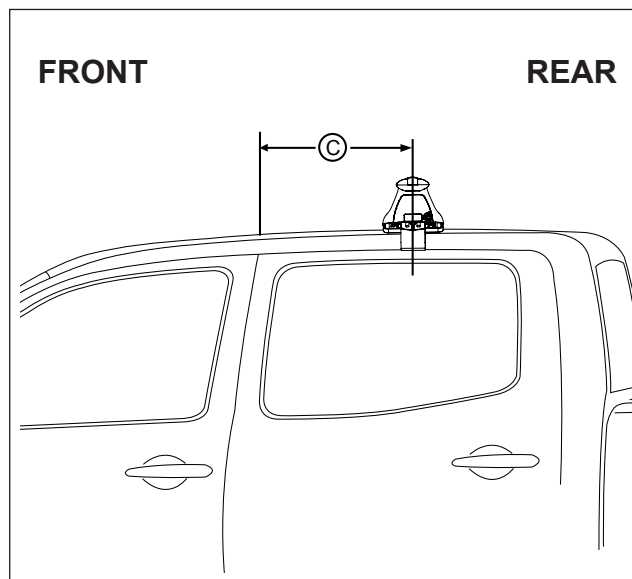

Rhino Rack 2500 Series - DK074/ DK074F/ DK074R instruction

CONTROLLED

Measurement A: CENTRE of door jamb to CENTRE arrow of leg foot plate.

Measurement B: CENTRE of Front leg foot plate arrow to CENTRE of Rear leg foot plate arrow.

Carrying capacity: Roof rack is rated to 75kg. Please refer to manufacturers handbook for your vehicles maximum roof load capacity. Always use the lower of the two figures.

If your vehicle is not listed on this fitting instruction please refer to your countries Rhino-Rack web site for the latest information.

VEHICLE	Date	Measurement A	Measurement B	Measurement C	Load Rating (includes racks 5kg/ 11lbs)
Mitsubishi Triton ML/ MN Double Cab	06-15	150mm / 5,29/32"	800mm / 31,1/2"	-	75kg/ 165lbs
Mitsubishi L200 ML/ MN Double Cab	06-15	150mm / 5,29/32"	800mm / 31,1/2"	-	75kg/ 165lbs
Mitsubishi Triton/ L200 ML/ MN Double Cab DK074F Single Front crossbar	06-15	150mm / 5,29/32"	-	-	35kg/ 77lbs
Mitsubishi Triton/ L200 ML/ MN Double Cab DK074R Single Rear crossbar	06-15	-	-	650mm / 25,19/32"	35kg/ 77lbs