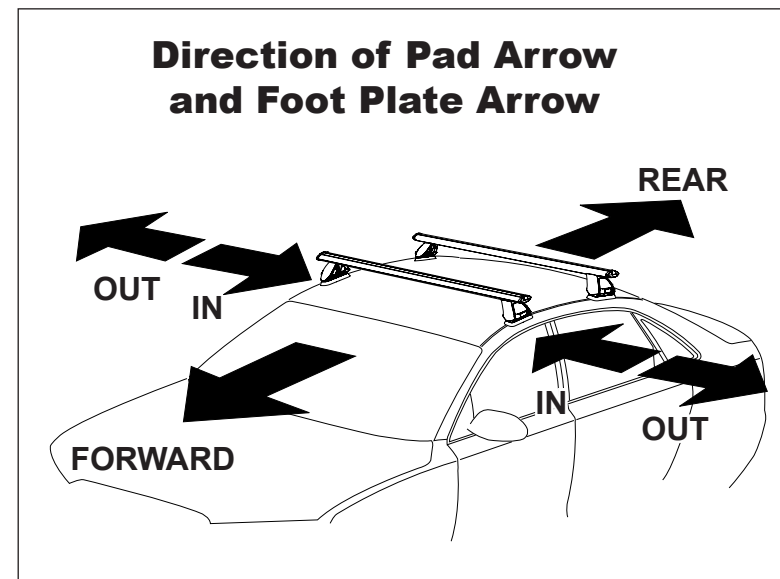

Rhino Rack 2500 Series - DK074/ DK074F/ DK074R instruction

CONTROLLED

Measurement A: CENTRE of door jamb to CENTRE arrow of leg foot plate.

Measurement B: CENTRE of Front leg foot plate arrow to CENTRE of Rear leg foot plate arrow.

Carrying capacity: Roof rack is rated to 75kg. Please refer to manufacturers handbook for your vehicles maximum roof load capacity. Always use the lower of the two figures.

If your vehicle is not listed on this fitting instruction please refer to your countries Rhino-Rack web site for the latest information.

VEHICLE	Date	Measurement A	Measurement B	Measurement C	Load Rating (includes racks 5kg/ 11lbs)
Mitsubishi Triton ML/ MN Double Cab	06-15	150mm / 5,29/32"	800mm / 31,1/2"	-	75kg/ 165lbs
Mitsubishi L200 ML/ MN Double Cab	06-15	150mm / 5,29/32"	800mm / 31,1/2"	-	75kg/ 165lbs
Mitsubishi Triton/ L200 ML/ MN Double Cab DK074F Single Front crossbar	06-15	150mm / 5,29/32"	-	-	35kg/ 77lbs
Mitsubishi Triton/ L200 ML/ MN Double Cab DK074R Single Rear crossbar	06-15	-	-	650mm / 25,19/32"	35kg/ 77lbs