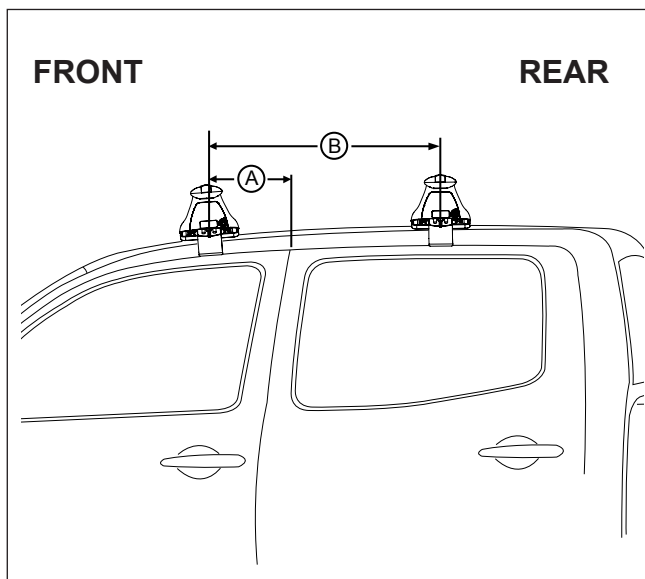

Rhino Rack 2500 Series - DK074/ DK074F/ DK074R instruction

CONTROLLED

Measurement A: CENTRE of door jamb to CENTRE arrow of leg foot plate.

Measurement B: CENTRE of Front leg foot plate arrow to CENTRE of Rear leg foot plate arrow.

Carrying capacity: Roof rack is rated to 75kg. Please refer to manufacturers handbook for your vehicles maximum roof load capacity. Always use the lower of the two figures.

If your vehicle is not listed on this fitting instruction please refer to your countries Rhino-Rack web site for the latest information.

VEHICLE	Date	Measurement A	Measurement B	Measurement C	Load Rating (includes racks 5kg/ 11lbs)
Mitsubishi Triton ML/ MN Double Cab	06-15	150mm / 5,29/32"	800mm / 31,1/2"	-	75kg/ 165lbs
Mitsubishi L200 ML/ MN Double Cab	06-15	150mm / 5,29/32"	800mm / 31,1/2"	-	75kg/ 165lbs
Mitsubishi Triton/ L200 ML/ MN Double Cab DK074F Single Front crossbar	06-15	150mm / 5,29/32"	-	-	35kg/ 77lbs
Mitsubishi Triton/ L200 ML/ MN Double Cab DK074R Single Rear crossbar	06-15	-	-	650mm / 25,19/32"	35kg/ 77lbs