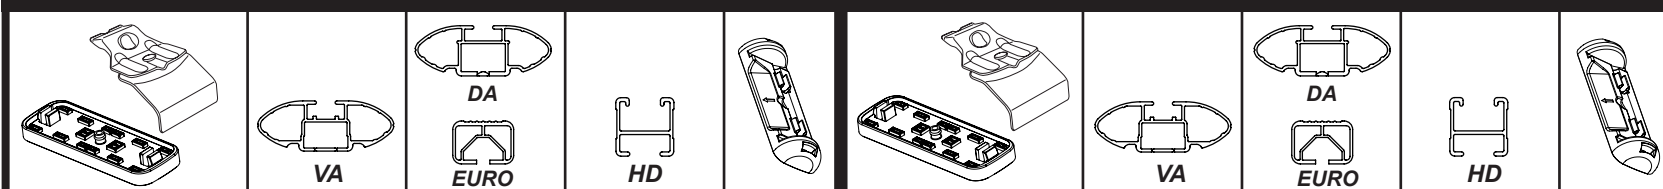

Rhino Rack 2500 Series - DK074/ DK074F/ DK074R instruction

CONTROLLED

IDENTIFICATION CHART

VA crossbar

DA crossbar

EURO crossbar

HD crossbar

FRONT CROSSBAR

REAR CROSSBAR

Vehicle	Date	Crossbar	FRONT CROSSBAR					REAR CROSSBAR						
			Front Right Pad/Clamp	Front Left Pad/Clamp	Measurement strip length per side	Measurement strip length per side	Measurement Distance (x)	Foot plate arrow direction	Rear Right Pad/Clamp	Rear Left Pad/Clamp	Measurement strip length per side	Measurement strip length per side	Measurement Distance (x)	Foot plate arrow direction
Mitsubishi Triton ML/ MN Double Cab	06-15	1260mm	M366 SUB0145	M366 SUB0145	179mm	66mm	1006mm / 39,39/64"	OUT	M367 114494	M367 114494	174mm	61mm	996mm / 39,7/32"	OUT
			Pad Arrow Forward						Pad Arrow Forward					
Mitsubishi L200 ML/ MN Double Cab	06-15	1260mm	M366 SUB0145	M366 SUB0145	179mm	66mm	1006mm / 39,39/64"	OUT	M367 114494	M367 114494	174mm	61mm	996mm / 39,7/32"	OUT
			Pad Arrow Forward						Pad Arrow Forward					

Rhino Rack 2500 Series - DK074/ DK074F/ DK074R instruction

CONTROLLED

Measurement A: CENTRE of door jamb to CENTRE arrow of leg foot plate.

Measurement B: CENTRE of Front leg foot plate arrow to CENTRE of Rear leg foot plate arrow.