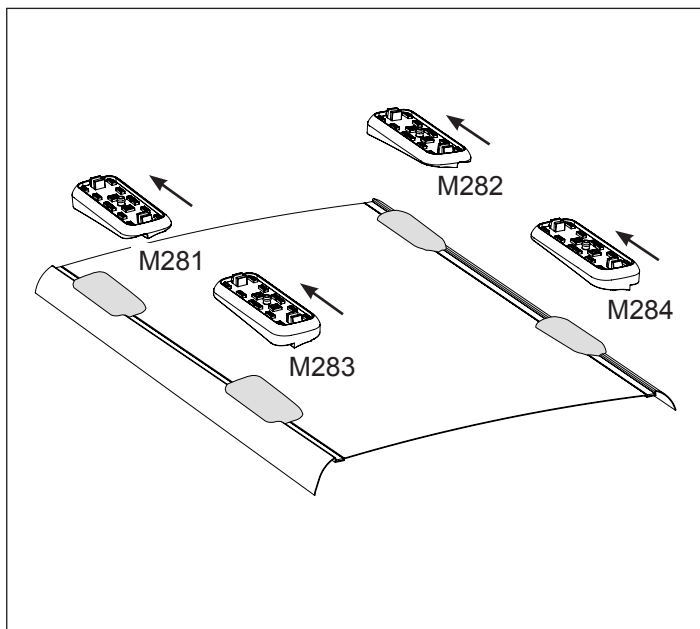

DK114 Rhino-Rack VA, Aero, Euro & HD crossbar instruction

Measurement A: CENTRE of door jamb to CENTRE arrow of leg foot plate.

Measurement B: CENTRE of Front leg foot plate arrow to CENTRE of Rear leg foot plate arrow.

Carrying capacity: Roof rack is rated to 75kg. Please refer to manufacturers handbook for your vehicles maximum roof load capacity. Always use the lower of the two figures.

If your vehicle is not listed on this fitting instruction please refer to your countries Rhino-Rack web site for the latest information.

VEHICLE	Date	Measurement A	Measurement B	Load Rating (includes racks 5kg/11lbs)
Toyota Camry 4dr Sedan	06-11	300mm / 11,13/16"	660mm / 25,63/64"	60kg / 132lbs
Toyota Aurion 4dr Sedan	06-11	300mm / 11,13/16"	660mm / 25,63/64"	60kg / 132lbs
Toyota Venza 5dr Wagon	2009-	270mm / 10,5/8"	700mm / 27,9/16"	75kg / 165lbs