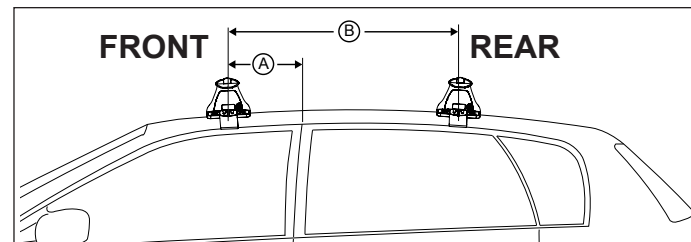

DK114 Rhino-Rack VA, Aero, Euro & HD crossbar instruction

Measurement A: CENTRE of door jamb to CENTRE arrow of leg foot plate.

Measurement B: CENTRE of Front leg foot plate arrow to CENTRE of Rear leg foot plate arrow.

Carrying capacity: Roof rack is rated to 75kg. Please refer to manufacturers handbook for your vehicles maximum roof load capacity. Always use the lower of the two figures.

If your vehicle is not listed on this fitting instruction please refer to your countries Rhino-Rack web site for the latest information.

VEHICLE	Date	Measurement A	Measurement B	Load Rating (includes racks 5kg/11lbs)
Toyota Camry 4dr Sedan	06-11	300mm / 11,13/16"	660mm / 25,63/64"	60kg / 132lbs
Toyota Aurion 4dr Sedan	06-11	300mm / 11,13/16"	660mm / 25,63/64"	60kg / 132lbs
Toyota Venza 5dr Wagon	2009-	270mm / 10,5/8"	700mm / 27,9/16"	75kg / 165lbs