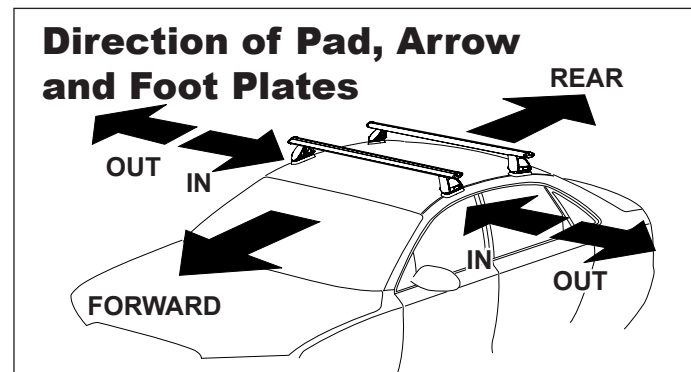

DK114 Rhino-Rack VA, Aero, Euro & HD crossbar instruction

Measurement A: CENTRE of door jamb to CENTRE arrow of leg foot plate.

Measurement B: CENTRE of Front leg foot plate arrow to CENTRE of Rear leg foot plate arrow.

Carrying capacity: Roof rack is rated to 75kg. Please refer to manufacturers handbook for your vehicles maximum roof load capacity. Always use the lower of the two figures.

If your vehicle is not listed on this fitting instruction please refer to your countries Rhino-Rack web site for the latest information.

VEHICLE	Date	Measurement A	Measurement B	Load Rating (includes racks 5kg/11lbs)
Toyota Camry 4dr Sedan	06-11	300mm / 11,13/16"	660mm / 25,63/64"	60kg / 132lbs
Toyota Aurion 4dr Sedan	06-11	300mm / 11,13/16"	660mm / 25,63/64"	60kg / 132lbs
Toyota Venza 5dr Wagon	2009-	270mm / 10,5/8"	700mm / 27,9/16"	75kg / 165lbs