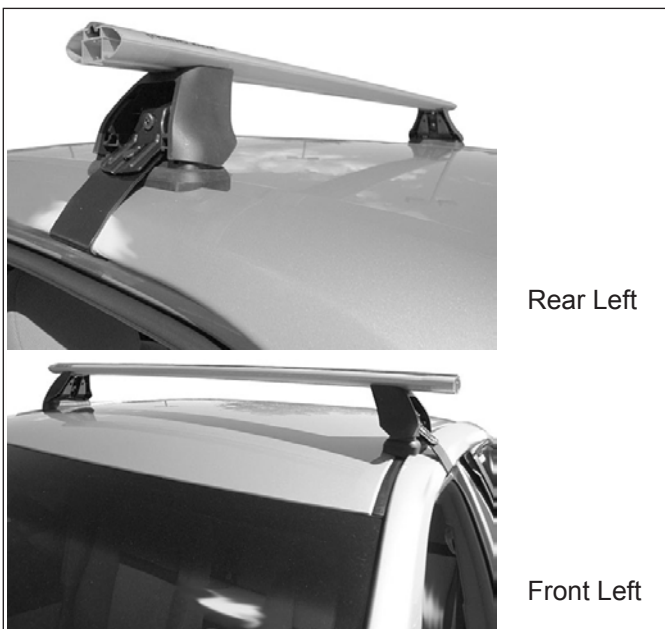

DK114 Rhino-Rack VA, Aero, Euro & HD crossbar instruction

Measurement A: CENTRE of door jamb to CENTRE arrow of leg foot plate.

Measurement B: CENTRE of Front leg foot plate arrow to CENTRE of Rear leg foot plate arrow.

Carrying capacity: Roof rack is rated to 75kg. Please refer to manufacturers handbook for your vehicles maximum roof load capacity. Always use the lower of the two figures.

If your vehicle is not listed on this fitting instruction please refer to your countries Rhino-Rack web site for the latest information.

VEHICLE	Date	Measurement A	Measurement B	Load Rating (includes racks 5kg/11lbs)
Toyota Camry 4dr Sedan	06-11	300mm / 11,13/16"	660mm / 25,63/64"	60kg / 132lbs
Toyota Aurion 4dr Sedan	06-11	300mm / 11,13/16"	660mm / 25,63/64"	60kg / 132lbs
Toyota Venza 5dr Wagon	2009-	270mm / 10,5/8"	700mm / 27,9/16"	75kg / 165lbs