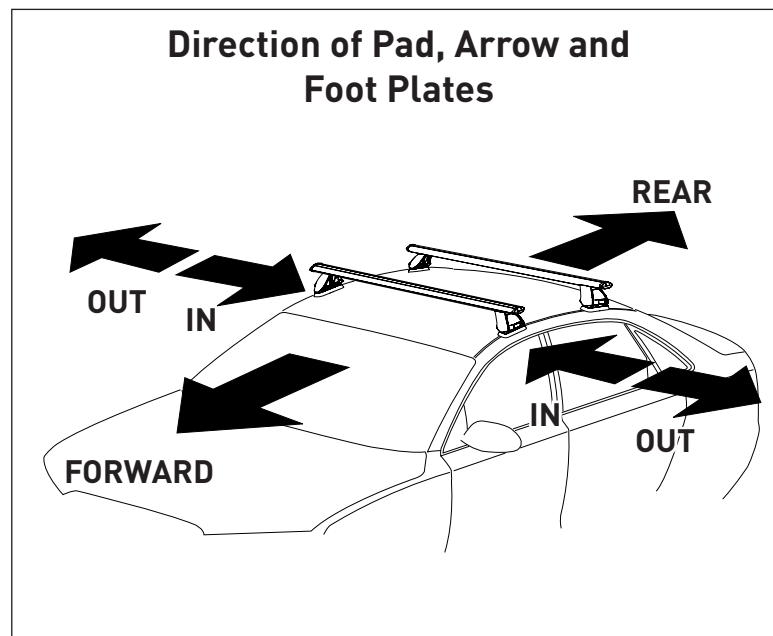

DK115 Rhino-Rack VA, Euro & HD crossbar instruction

Measurement A: CENTRE of door jamb to CENTRE arrow of leg foot plate.

Measurement B: CENTRE of Front leg foot plate arrow to CENTRE of Rear leg foot plate arrow.

Carrying capacity: Roof rack is rated to 75kg. Please refer to manufacturers handbook for your vehicles maximum roof load capacity. Always use the lower of the two figures.

If your vehicle is not listed on this fitting instruction please refer to your countries Rhino-Rack web site for the latest information.

VEHICLE	Date	Measurement A	Measurement B	Load Rating (includes racks 5kg/ 11lbs)
Nissan Navara D22 Dual Cab	97 - 15	250mm	850mm	Up to* 75kg/165lbs

*System Load Rating: Please refer to manufacturer's handbook for your vehicle's maximum roof load capacity. Always use the lower of the two figures