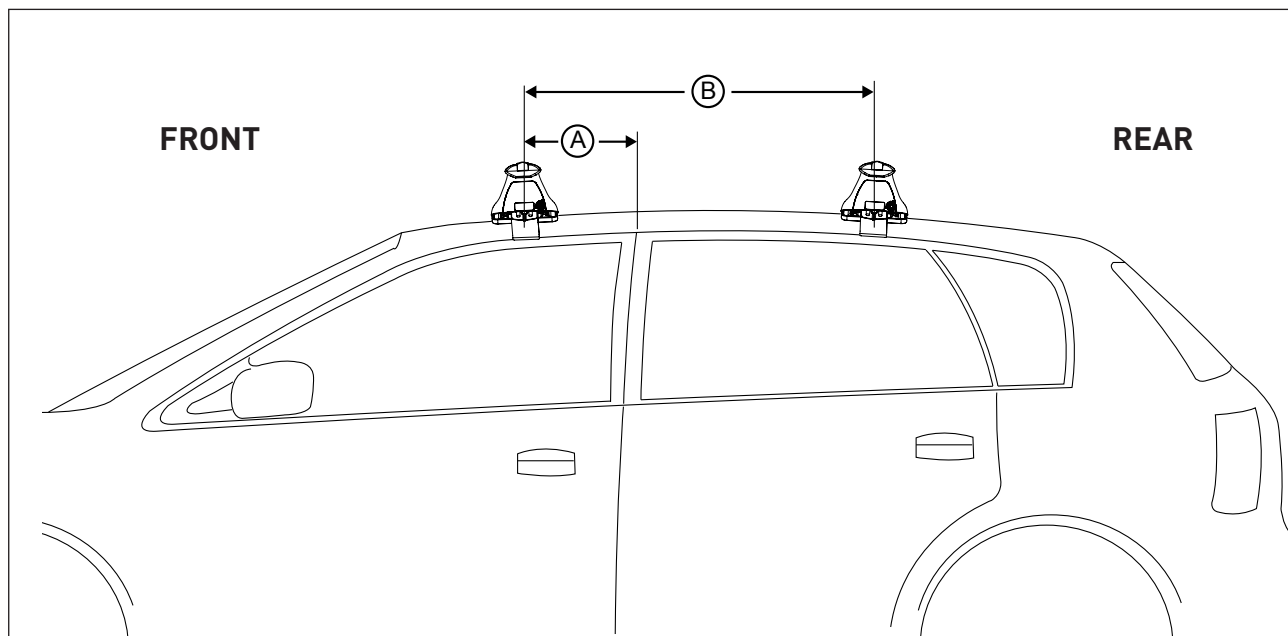

DK115 Rhino-Rack VA, Euro & HD crossbar instruction

IDENTIFICATION CHART

VA crossbar

EURO crossbar

HD crossbar

			FRONT CROSSBAR					REAR CROSSBAR						
Vehicle	Date	Crossbar	Front Right Pad/ Clamp	Front Left Pad/ Clamp	Measurement strip length per side	Measurement strip length per side	Measurement Distance (x)	Foot plate arrow direction	Rear Right Pad/ Clamp	Rear Left Pad/ Clamp	Measurement strip length per side	Measurement strip length per side	Measurement Distance (x)	Foot plate arrow direction
Nissan Navara D22 Dual Cab	97-15	1260mm	M365 SUB0192	M365 SUB0192	169mm	56mm	986mm	OUT	M365 SUB0192	M365 SUB0192	167mm	54mm	982mm	OUT
			Arrow FORWARD						Arrow FORWARD					

DK115 Rhino-Rack VA, Euro & HD crossbar instruction

Measurement A: CENTRE of door jamb to CENTRE arrow of leg foot plate.

Measurement B: CENTRE of Front leg foot plate arrow to CENTRE of Rear leg foot plate arrow.

Carrying capacity: Roof rack is rated to 75kg. Please refer to manufacturers handbook for your vehicles maximum roof load capacity. Always use the lower of the two figures.

If your vehicle is not listed on this fitting instruction please refer to your countries Rhino-Rack web site for the latest information.

VEHICLE	Date	Measurement A	Measurement B	Load Rating (includes racks 5kg/ 11lbs)
Nissan Navara D22 Dual Cab	97 - 15	250mm	850mm	Up to* 75kg/165lbs

*System Load Rating: Please refer to manufacturer's handbook for your vehicle's maximum roof load capacity. Always use the lower of the two figures