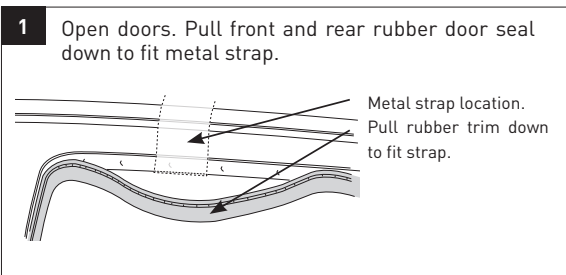

DK131 Rhino-Rack VA, Euro & HD crossbar instruction

Measurement A: CENTRE of door jamb to CENTRE arrow of leg foot plate.

Measurement B: CENTRE of Front leg foot plate arrow to CENTRE of Rear leg foot plate arrow.

Carrying capacity: Roof rack is rated to 75kg. Please refer to manufacturers handbook for your vehicles maximum roof load capacity. Always use the lower of the two figures.

If your vehicle is not listed on this fitting instruction please refer to your countries Rhino-Rack web site for the latest information.

Vehicle	Date	Measurement A	Measurement B	Measurement C	Load Rating (includes racks 5kg/11lbs)
Holden Rodeo Single/Space/Crew Cab RA (single front bar)	03-08	250mm / 9,27/32"	-	-	Up to* 30kg / 66lbs
Holden Rodeo Crew Cab RA (two bars)		250mm / 9,27/32"	750mm / 29,17/32"	-	Up to* 60kg / 132lbs
Holden Rodeo Crew Cab RA (single rear bar)		-	-	500mm / 19,11/16"	Up to* 30kg / 66lbs