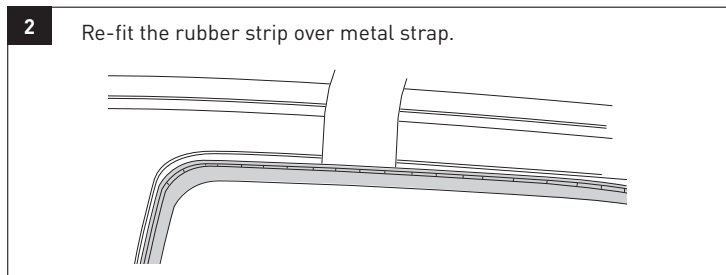

DK131 Rhino-Rack VA, Euro & HD crossbar instruction

Measurement A: CENTRE of door jamb to CENTRE arrow of leg foot plate.

Measurement B: CENTRE of Front leg foot plate arrow to CENTRE of Rear leg foot plate arrow.

Carrying capacity: Roof rack is rated to 75kg. Please refer to manufacturers handbook for your vehicles maximum roof load capacity. Always use the lower of the two figures.

If your vehicle is not listed on this fitting instruction please refer to your countries Rhino-Rack web site for the latest information.

Vehicle	Date	Measurement A	Measurement B	Measurement C	Load Rating (includes racks 5kg/11lbs)
Holden Rodeo Single/Space/Crew Cab RA (single front bar)	03-08	250mm / 9,27/32"	-	-	Up to* 30kg / 66lbs
Holden Rodeo Crew Cab RA (two bars)		250mm / 9,27/32"	750mm / 29,17/32"	-	Up to* 60kg / 132lbs
Holden Rodeo Crew Cab RA (single rear bar)		-	-	500mm / 19,11/16"	Up to* 30kg / 66lbs