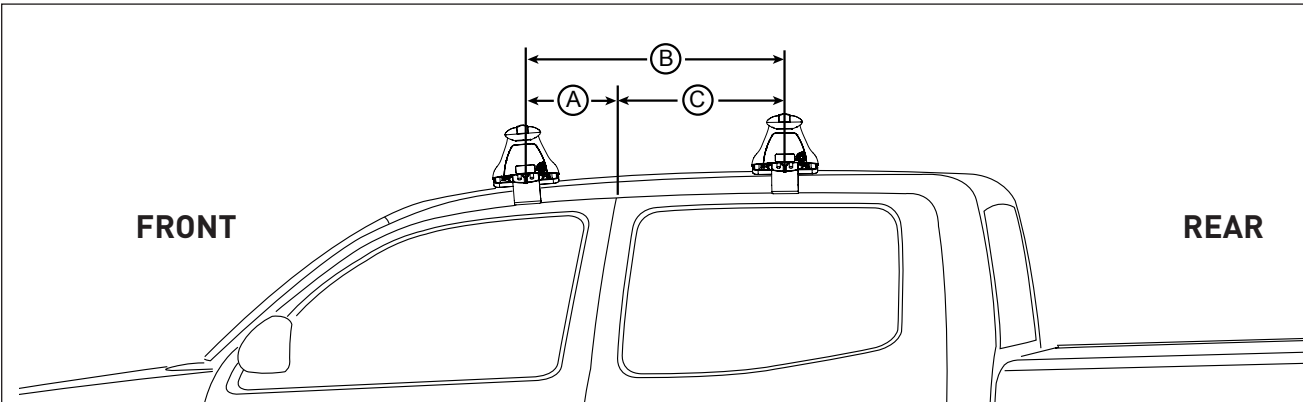

DK131 Rhino-Rack VA, Euro & HD crossbar instruction

Measurement A: CENTRE of door jamb to CENTRE arrow of leg foot plate.

Measurement B: CENTRE of Front leg foot plate arrow to CENTRE of Rear leg foot plate arrow.

Carrying capacity: Roof rack is rated to 75kg. Please refer to manufacturers handbook for your vehicles maximum roof load capacity. Always use the lower of the two figures.

If your vehicle is not listed on this fitting instruction please refer to your countries Rhino-Rack web site for the latest information.

Vehicle	Date	Measurement A	Measurement B	Measurement C	Load Rating (includes racks 5kg/11lbs)
Holden Rodeo Single/Space/Crew Cab RA (single front bar)	03-08	250mm / 9,27/32"	-	-	Up to* 30kg / 66lbs
Holden Rodeo Crew Cab RA (two bars)		250mm / 9,27/32"	750mm / 29,17/32"	-	Up to* 60kg / 132lbs
Holden Rodeo Crew Cab RA (single rear bar)		-	-	500mm / 19,11/16"	Up to* 30kg / 66lbs