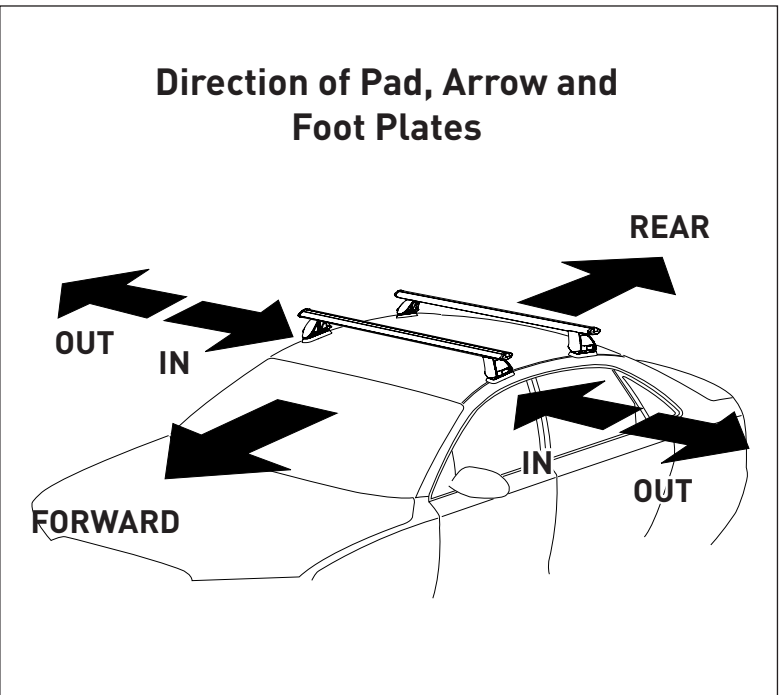

DK131 Rhino-Rack VA, Euro & HD crossbar instruction

Measurement A: CENTRE of door jamb to CENTRE arrow of leg foot plate.

Measurement B: CENTRE of Front leg foot plate arrow to CENTRE of Rear leg foot plate arrow.

Carrying capacity: Roof rack is rated to 75kg. Please refer to manufacturers handbook for your vehicles maximum roof load capacity. Always use the lower of the two figures.

If your vehicle is not listed on this fitting instruction please refer to your countries Rhino-Rack web site for the latest information.

Vehicle	Date	Measurement A	Measurement B	Measurement C	Load Rating (includes racks 5kg/11lbs)
Holden Rodeo Single/Space/Crew Cab RA (single front bar)	03-08	250mm / 9,27/32"	-	-	Up to* 30kg / 66lbs
Holden Rodeo Crew Cab RA (two bars)		250mm / 9,27/32"	750mm / 29,17/32"	-	Up to* 60kg / 132lbs
Holden Rodeo Crew Cab RA (single rear bar)		-	-	500mm / 19,11/16"	Up to* 30kg / 66lbs