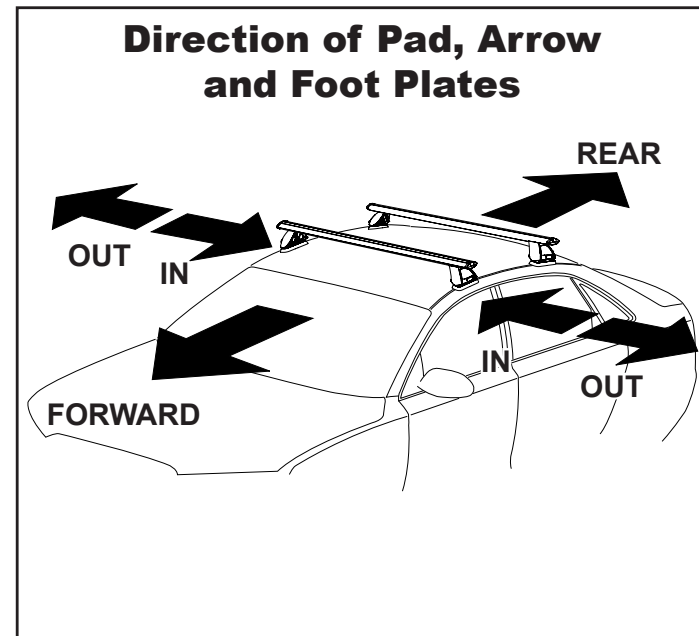

DK133 Rhino-Rack VA, Aero, Euro & HD crossbar instruction

CONTROLLED

Measurement A: CENTRE of door jamb to CENTRE arrow of leg foot plate.

Measurement B: CENTRE of Front leg foot plate arrow to CENTRE of Rear leg foot plate arrow.

Carrying capacity: Roof rack is rated to 75kg. Please refer to manufacturers handbook for your vehicles maximum roof load capacity. Always use the lower of the two figures.

If your vehicle is not listed on this fitting instruction please refer to your countries Rhino-Rack web site for the latest information.

VEHICLE	Date	Measurement A	Measurement B	Load Rating (includes racks 5kg/11lbs)
Ford Falcon / FPV FG 4dr sedan	2008-	220mm / 8,21/32"	750mm / 29,17/32"	75kg / 165lbs
Ford Falcon / FPV FG 4dr sedan (front bar only)	2008-	220mm / 8,21/32"	N/A	38kg / 84lbs
Ford Falcon / FPV FG utility (front bar only)	2008-	150mm / 5,29/32"	N/A	38kg / 84lbs
Volvo V70 5dr wagon	00-07	60mm / 2,23/64"	750mm / 29,17/32"	60kg / 132lbs
Nissan Maxima 4dr Sedan	2016-	280mm / 11"	700mm / 27 9/16"	75kg / 165lbs