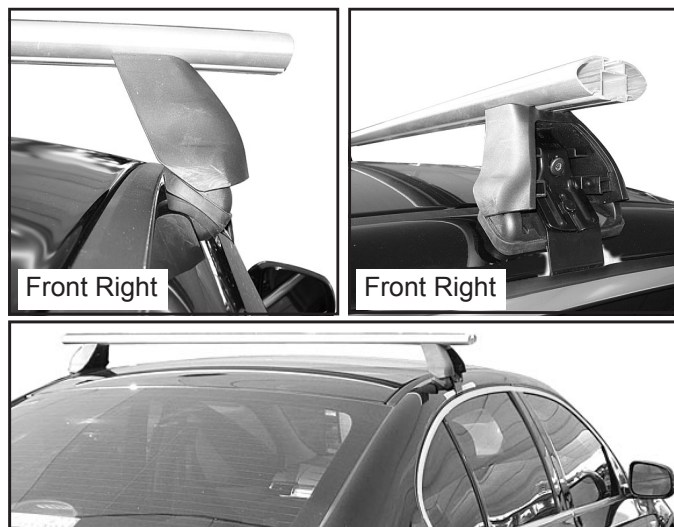

DK133 Rhino-Rack VA, Aero, Euro & HD crossbar instruction

CONTROLLED

Measurement A: CENTRE of door jamb to CENTRE arrow of leg foot plate.

Measurement B: CENTRE of Front leg foot plate arrow to CENTRE of Rear leg foot plate arrow.

Carrying capacity: Roof rack is rated to 75kg. Please refer to manufacturers handbook for your vehicles maximum roof load capacity. Always use the lower of the two figures.

If your vehicle is not listed on this fitting instruction please refer to your countries Rhino-Rack web site for the latest information.

VEHICLE	Date	Measurement A	Measurement B	Load Rating (includes racks 5kg/11lbs)
Ford Falcon / FPV FG 4dr sedan	2008-	220mm / 8,21/32"	750mm / 29,17/32"	75kg / 165lbs
Ford Falcon / FPV FG 4dr sedan (front bar only)	2008-	220mm / 8,21/32"	N/A	38kg / 84lbs
Ford Falcon / FPV FG utility (front bar only)	2008-	150mm / 5,29/32"	N/A	38kg / 84lbs
Volvo V70 5dr wagon	00-07	60mm / 2,23/64"	750mm / 29,17/32"	60kg / 132lbs
Nissan Maxima 4dr Sedan	2016-	280mm / 11"	700mm / 27 9/16"	75kg / 165lbs