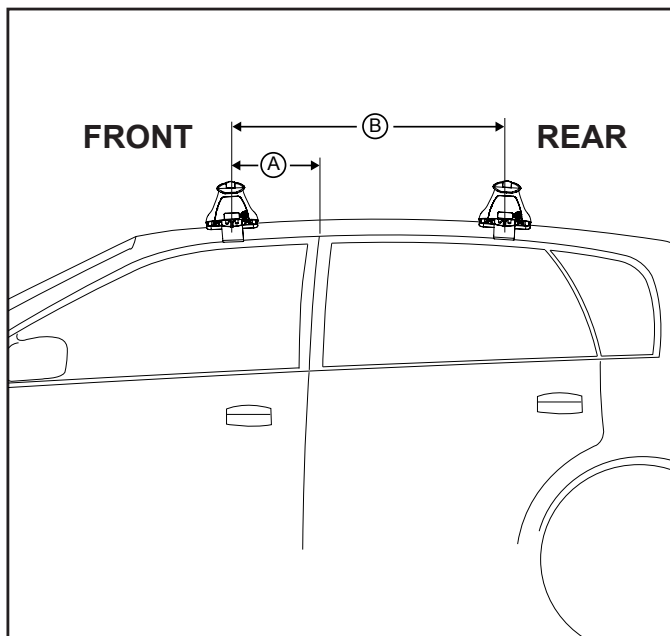

DK133 Rhino-Rack VA, Aero, Euro & HD crossbar instruction

CONTROLLED

Measurement A: CENTRE of door jamb to CENTRE arrow of leg foot plate.

Measurement B: CENTRE of Front leg foot plate arrow to CENTRE of Rear leg foot plate arrow.

Carrying capacity: Roof rack is rated to 75kg. Please refer to manufacturers handbook for your vehicles maximum roof load capacity. Always use the lower of the two figures.

If your vehicle is not listed on this fitting instruction please refer to your countries Rhino-Rack web site for the latest information.

VEHICLE	Date	Measurement A	Measurement B	Load Rating (includes racks 5kg/11lbs)
Ford Falcon / FPV FG 4dr sedan	2008-	220mm / 8,21/32"	750mm / 29,17/32"	75kg / 165lbs
Ford Falcon / FPV FG 4dr sedan (front bar only)	2008-	220mm / 8,21/32"	N/A	38kg / 84lbs
Ford Falcon / FPV FG utility (front bar only)	2008-	150mm / 5,29/32"	N/A	38kg / 84lbs
Volvo V70 5dr wagon	00-07	60mm / 2,23/64"	750mm / 29,17/32"	60kg / 132lbs
Nissan Maxima 4dr Sedan	2016-	280mm / 11"	700mm / 27 9/16"	75kg / 165lbs