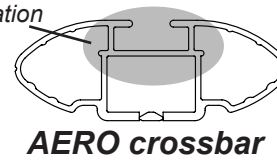

DK234 Rhino-Rack VA, Aero, Euro & HD crossbar instruction

IDENTIFICATION CHART

Vehicle	Date	Crossbar	FRONT CROSSBAR					REAR CROSSBAR						
			Front Right Pad/ Clamp	Front Left Pad/ Clamp	Measurement strip length per side	Measurement strip length per side	Measurement Distance (x)	Foot plate arrow direction	Rear Right Pad/ Clamp	Rear Left Pad/ Clamp	Measurement strip length per side	Measurement strip length per side	Measurement Distance (x)	Foot plate arrow direction
Kia Forte 5dr hatch	11-13	1180mm	M282 SUB0370	M281 SUB0370	177mm	122mm	922mm / 36,19/64"	OUT	M284 SUB0381	M283 SUB0381	156mm	101mm	880mm / 34,41/64"	OUT
			Arrow FORWARD						Arrow FORWARD