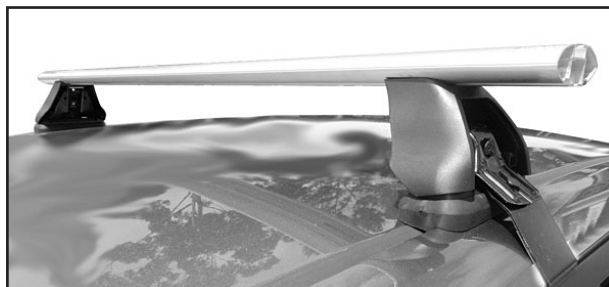

DK234 Rhino-Rack VA, Aero, Euro & HD crossbar instruction

Measurement A: CENTRE of door jamb to CENTRE arrow of leg foot plate.

Measurement B: CENTRE of Front leg foot plate arrow to CENTRE of Rear leg foot plate arrow.

Carrying capacity: Roof rack is rated to 75kg. Please refer to manufacturers handbook for your vehicles maximum roof load capacity. Always use the lower of the two figures.

If your vehicle is not listed on this fitting instruction please refer to your countries Rhino-Rack web site for the latest information.

VEHICLE	Date	Measurement A	Measurement B	Load Rating (includes racks 5kg/11lbs)
Jeep Grand Cherokee WK2	11-	190mm / 7,31/64"	750mm / 29,17/32"	68kg / 150lbs
Kia Cerato 4dr sedan TD	01/09-03/13	280mm / 11,1/32"	650mm / 25,19/32"	60kg / 132lbs
Kia Forte 4dr sedan	10-13	280mm / 11,1/32"	650mm / 25,19/32"	60kg / 132lbs
Lexus ES 4dr sedan	07-12	290mm / 11,27/64"	700mm / 27,9/16"	60kg / 132lbs
Kia Cerato 5dr hatch TD	10/10-07/13	260mm / 10,1/4"	650mm / 25,19/32"	60kg / 132lbs
Kia Forte 5dr hatch	11-13	260mm / 10,1/4"	650mm / 25,19/32"	60kg / 132lbs