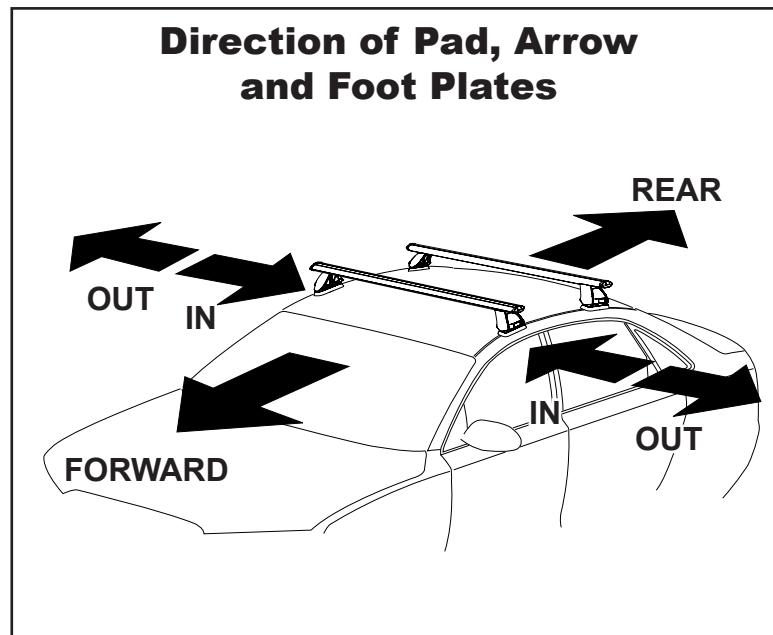

DK234 Rhino-Rack VA, Aero, Euro & HD crossbar instruction

Measurement A: CENTRE of door jamb to CENTRE arrow of leg foot plate.

Measurement B: CENTRE of Front leg foot plate arrow to CENTRE of Rear leg foot plate arrow.

Carrying capacity: Roof rack is rated to 75kg. Please refer to manufacturers handbook for your vehicles maximum roof load capacity. Always use the lower of the two figures.

If your vehicle is not listed on this fitting instruction please refer to your countries Rhino-Rack web site for the latest information.

VEHICLE	Date	Measurement A	Measurement B	Load Rating (includes racks 5kg/11lbs)
Jeep Grand Cherokee WK2	11-	190mm / 7,31/64"	750mm / 29,17/32"	68kg / 150lbs
Kia Cerato 4dr sedan TD	01/09-03/13	280mm / 11,1/32"	650mm / 25,19/32"	60kg / 132lbs
Kia Forte 4dr sedan	10-13	280mm / 11,1/32"	650mm / 25,19/32"	60kg / 132lbs
Lexus ES 4dr sedan	07-12	290mm / 11,27/64"	700mm / 27,9/16"	60kg / 132lbs
Kia Cerato 5dr hatch TD	10/10-07/13	260mm / 10,1/4"	650mm / 25,19/32"	60kg / 132lbs
Kia Forte 5dr hatch	11-13	260mm / 10,1/4"	650mm / 25,19/32"	60kg / 132lbs