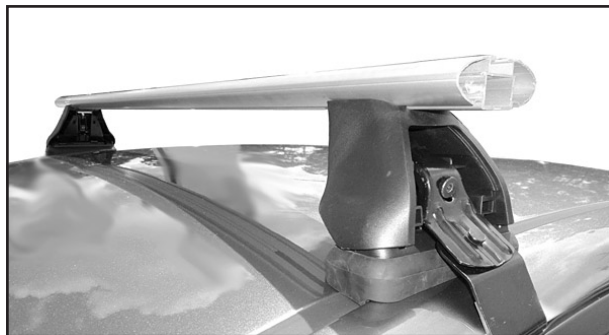

DK234 Rhino-Rack VA, Aero, Euro & HD crossbar instruction

Measurement A: CENTRE of door jamb to CENTRE arrow of leg foot plate.

Measurement B: CENTRE of Front leg foot plate arrow to CENTRE of Rear leg foot plate arrow.

Carrying capacity: Roof rack is rated to 75kg. Please refer to manufacturers handbook for your vehicles maximum roof load capacity. Always use the lower of the two figures.

If your vehicle is not listed on this fitting instruction please refer to your countries Rhino-Rack web site for the latest information.

VEHICLE	Date	Measurement A	Measurement B	Load Rating (includes racks 5kg/11lbs)
Jeep Grand Cherokee WK2	11-	190mm / 7,31/64"	750mm / 29,17/32"	68kg / 150lbs
Kia Cerato 4dr sedan TD	01/09-03/13	280mm / 11,1/32"	650mm / 25,19/32"	60kg / 132lbs
Kia Forte 4dr sedan	10-13	280mm / 11,1/32"	650mm / 25,19/32"	60kg / 132lbs
Lexus ES 4dr sedan	07-12	290mm / 11,27/64"	700mm / 27,9/16"	60kg / 132lbs
Kia Cerato 5dr hatch TD	10/10-07/13	260mm / 10,1/4"	650mm / 25,19/32"	60kg / 132lbs
Kia Forte 5dr hatch	11-13	260mm / 10,1/4"	650mm / 25,19/32"	60kg / 132lbs