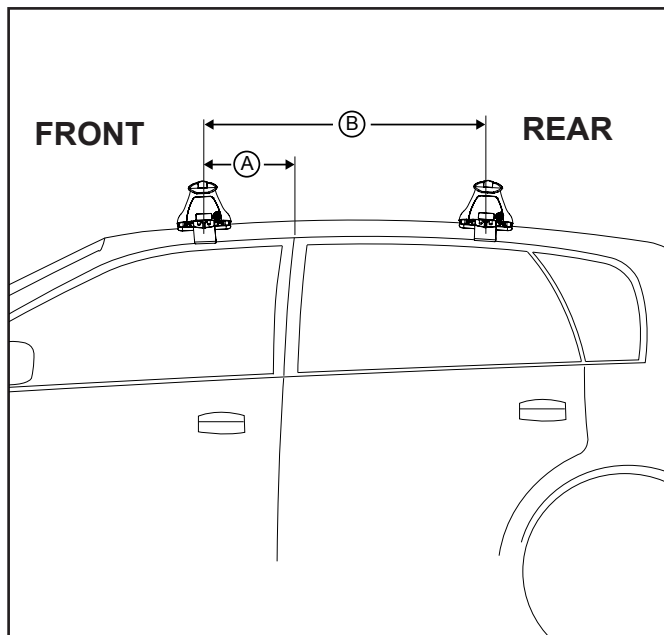

DK234 Rhino-Rack VA, Aero, Euro & HD crossbar instruction

Measurement A: CENTRE of door jamb to CENTRE arrow of leg foot plate.

Measurement B: CENTRE of Front leg foot plate arrow to CENTRE of Rear leg foot plate arrow.

Carrying capacity: Roof rack is rated to 75kg. Please refer to manufacturers handbook for your vehicles maximum roof load capacity. Always use the lower of the two figures.

If your vehicle is not listed on this fitting instruction please refer to your countries Rhino-Rack web site for the latest information.

VEHICLE	Date	Measurement A	Measurement B	Load Rating (includes racks 5kg/11lbs)
Jeep Grand Cherokee WK2	11-	190mm / 7,31/64"	750mm / 29,17/32"	68kg / 150lbs
Kia Cerato 4dr sedan TD	01/09-03/13	280mm / 11,1/32"	650mm / 25,19/32"	60kg / 132lbs
Kia Forte 4dr sedan	10-13	280mm / 11,1/32"	650mm / 25,19/32"	60kg / 132lbs
Lexus ES 4dr sedan	07-12	290mm / 11,27/64"	700mm / 27,9/16"	60kg / 132lbs
Kia Cerato 5dr hatch TD	10/10-07/13	260mm / 10,1/4"	650mm / 25,19/32"	60kg / 132lbs
Kia Forte 5dr hatch	11-13	260mm / 10,1/4"	650mm / 25,19/32"	60kg / 132lbs