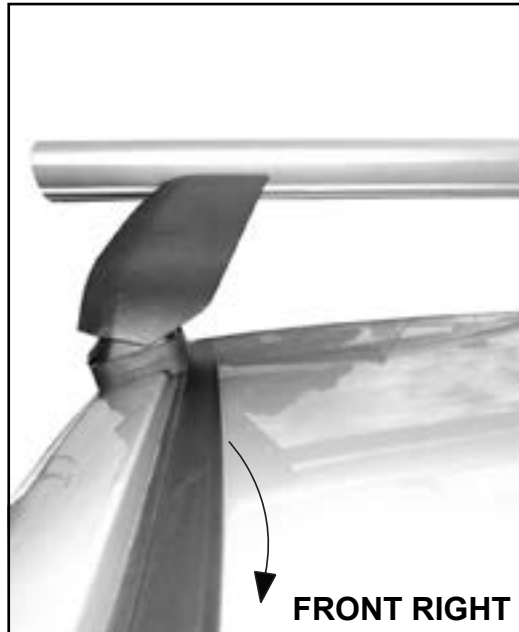

DK306 Rhino-Rack VA, Aero, Euro & HD crossbar instruction

Measurement A: CENTRE of door jamb to CENTRE arrow of leg foot plate.

Measurement B: CENTRE of Front leg foot plate arrow to CENTRE of Rear leg foot plate arrow.

Carrying capacity: Roof rack is rated to 75kg. Please refer to manufacturers handbook for your vehicles maximum roof load capacity. Always use the lower of the two figures.

If your vehicle is not listed on this fitting instruction please refer to your countries Rhino-Rack web site for the latest information.

VEHICLE	Date	Measurement A	Measurement B	Load Rating (includes racks 5kg/11lbs)
Volkswagen Jetta 4dr sedan	2011-	260mm / 10,1/4"	700mm / 27,9/16"	75kg / 165lbs