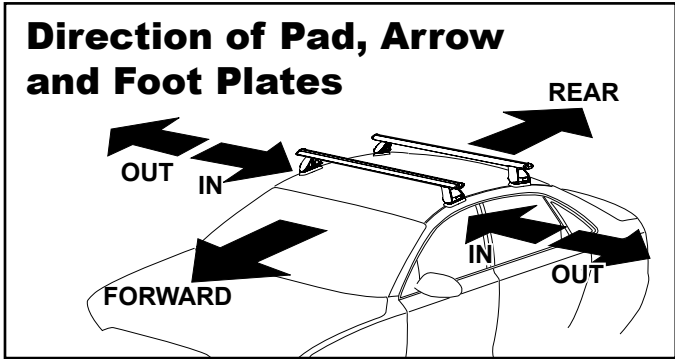

DK306 Rhino-Rack VA, Aero, Euro & HD crossbar instruction

Measurement A: CENTRE of door jamb to CENTRE arrow of leg foot plate.

Measurement B: CENTRE of Front leg foot plate arrow to CENTRE of Rear leg foot plate arrow.

Carrying capacity: Roof rack is rated to 75kg. Please refer to manufacturers handbook for your vehicles maximum roof load capacity. Always use the lower of the two figures.

If your vehicle is not listed on this fitting instruction please refer to your countries Rhino-Rack web site for the latest information.

VEHICLE	Date	Measurement A	Measurement B	Load Rating (includes racks 5kg/11lbs)
Volkswagen Jetta 4dr sedan	2011-	260mm / 10,1/4"	700mm / 27,9/16"	75kg / 165lbs