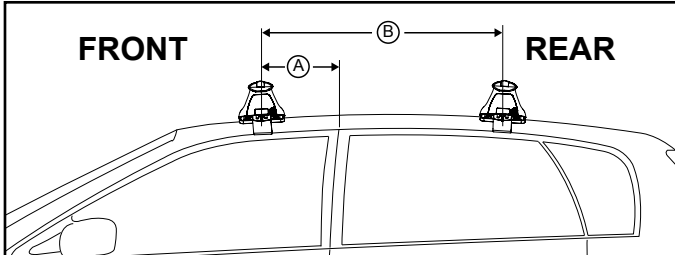

DK306 Rhino-Rack VA, Aero, Euro & HD crossbar instruction

Measurement A: CENTRE of door jamb to CENTRE arrow of leg foot plate.

Measurement B: CENTRE of Front leg foot plate arrow to CENTRE of Rear leg foot plate arrow.

Carrying capacity: Roof rack is rated to 75kg. Please refer to manufacturers handbook for your vehicles maximum roof load capacity. Always use the lower of the two figures.

If your vehicle is not listed on this fitting instruction please refer to your countries Rhino-Rack web site for the latest information.

VEHICLE	Date	Measurement A	Measurement B	Load Rating (includes racks 5kg/11lbs)
Volkswagen Jetta 4dr sedan	2011-	260mm / 10,1/4"	700mm / 27,9/16"	75kg / 165lbs