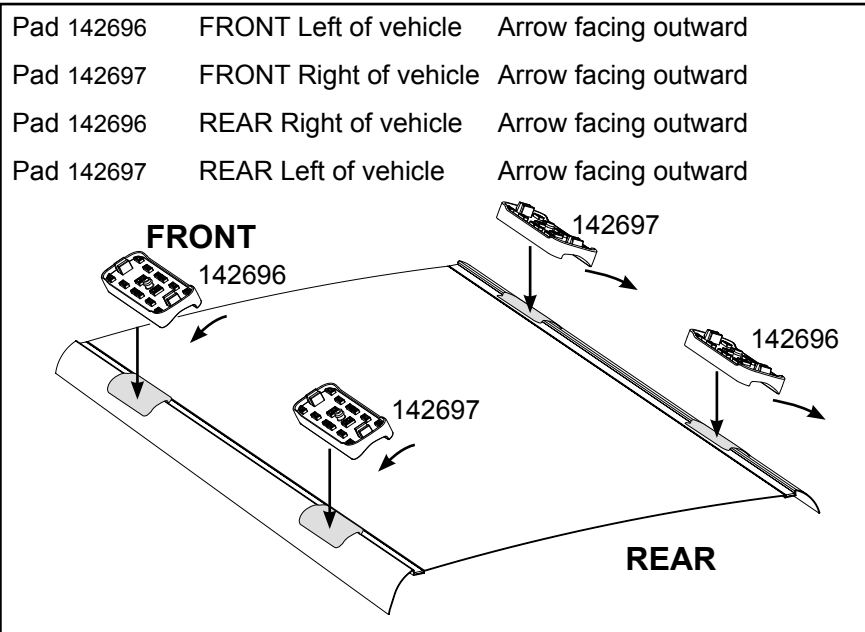

DK306 Rhino-Rack VA, Aero, Euro & HD crossbar instruction

Measurement A: CENTRE of door jamb to CENTRE arrow of leg foot plate.

Measurement B: CENTRE of Front leg foot plate arrow to CENTRE of Rear leg foot plate arrow.

Carrying capacity: Roof rack is rated to 75kg. Please refer to manufacturers handbook for your vehicles maximum roof load capacity. Always use the lower of the two figures.

If your vehicle is not listed on this fitting instruction please refer to your countries Rhino-Rack web site for the latest information.

VEHICLE	Date	Measurement A	Measurement B	Load Rating (includes racks 5kg/11lbs)
Volkswagen Jetta 4dr sedan	2011-	260mm / 10,1/4"	700mm / 27,9/16"	75kg / 165lbs