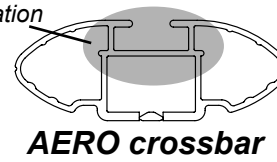

DK306 Rhino-Rack VA, Aero, Euro & HD crossbar instruction

IDENTIFICATION CHART

FRONT CROSSBAR

REAR CROSSBAR

Vehicle	Date	Crossbar	FRONT CROSSBAR					REAR CROSSBAR						
			Front Right Pad/ Clamp	Front Left Pad/ Clamp	Measurement strip length per side	Measurement strip length per side	Measurement Distance (x)	Foot plate arrow direction	Rear Right Pad/ Clamp	Rear Left Pad/ Clamp	Measurement strip length per side	Measurement strip length per side	Measurement Distance (x)	Foot plate arrow direction
Volkswagen Jetta 4dr sedan	2011-	1180mm	142697 SUB0148	142696 SUB0148	196mm	141mm	960mm / 37,51/64"	OUT	142696 SUB0148	142697 SUB0148	180mm	125mm	928mm / 36,17/32"	OUT
			Arrow OUT						Arrow OUT