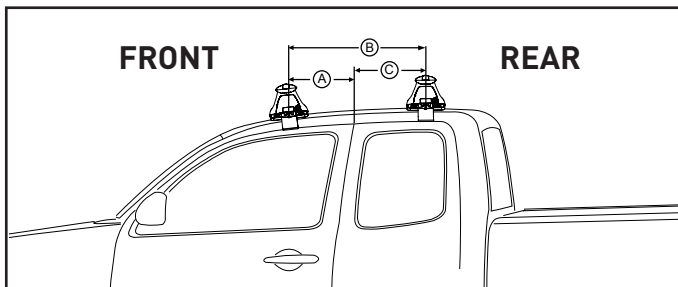

Direction of Pad, Arrow and Foot Plates

VEHICLE	Date	Measurement A	Measurement B	Measurement C	System Load Rating (includes racks 5kg / 11lbs) (2.5kg / 5.5lbs for front/rear bar only)
Ford Ranger PX (T6) super cab 4dr	2011-	370mm / 14,9/16"	700mm / 27,9/16"	N/A	Up to 75kg / 165lbs*
Mazda BT50 Gen2 freestyle cab 4dr	2011 - 2020	370mm / 14,9/16"	700mm / 27,9/16"	N/A	Up to 75kg / 165lbs*
Ford Ranger PX (T6) super cab 4dr	2011-	N/A	N/A	330mm / 13"	Up to 35kg / 77lbs*
Mazda BT50 Gen2 freestyle cab 4dr	2011 - 2020	N/A	N/A	330mm / 13"	Up to 35kg / 77lbs*
Ford Ranger PX (T6)/Mazda BT50 single cab	2011-	370mm / 14,9/16"	N/A	N/A	Up to 35kg / 77lbs*

*System load Rating: Roof rack is rated to 75kg. Please refer to manufacturers handbook for your vehicles maximum roof load capacity. Always use the lower of the two figures.