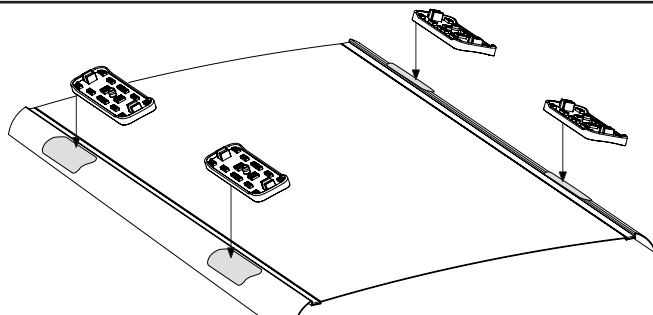

DK324 / DK324F / DK324R Rhino-Rack VA, Aero, Euro & HD Crossbar Instruction

Measurement A: CENTRE of door jamb to CENTRE arrow of leg foot plate.

Measurement B: CENTRE of Front leg foot plate arrow to CENTRE of Rear leg foot plate arrow.

If your vehicle is not listed on this fitting instruction please refer to your countries Rhino-Rack web site for the latest information.

Front Pad 142609, Arrow Forward
Rear Pad M367, Arrow Forward