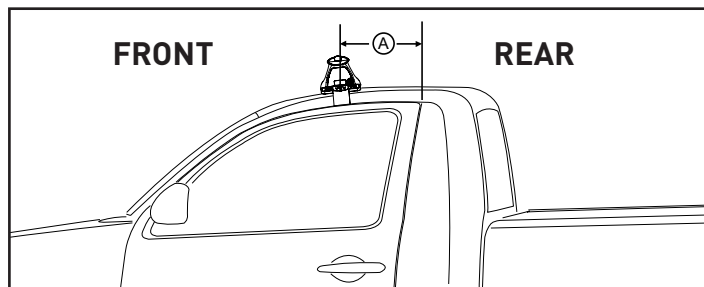

Direction of Pad, Arrow and Foot Plates

VEHICLE	Date	Measurement A	Measurement B	Measurement C	System Load Rating (includes racks 5kg / 11lbs) (2.5kg / 5.5lbs for front/rear bar only)
Ford Ranger PX (T6) super cab 4dr	2011-	370mm / 14,9/16"	700mm / 27,9/16"	N/A	Up to 75kg / 165lbs*
Mazda BT50 Gen2 freestyle cab 4dr	2011 - 2020	370mm / 14,9/16"	700mm / 27,9/16"	N/A	Up to 75kg / 165lbs*
Ford Ranger PX (T6) super cab 4dr	2011-	N/A	N/A	330mm / 13"	Up to 35kg / 77lbs*
Mazda BT50 Gen2 freestyle cab 4dr	2011 - 2020	N/A	N/A	330mm / 13"	Up to 35kg / 77lbs*
Ford Ranger PX (T6)/Mazda BT50 single cab	2011-	370mm / 14,9/16"	N/A	N/A	Up to 35kg / 77lbs*

*System load Rating: Roof rack is rated to 75kg. Please refer to manufacturers handbook for your vehicles maximum roof load capacity. Always use the lower of the two figures.