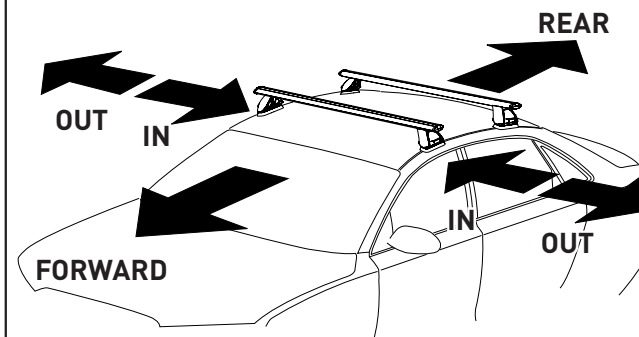

Direction of Pad, Arrow and Foot Plates

VEHICLE	Date	Measurement A	Measurement B	Measurement C	System Load Rating (includes racks 5kg / 11lbs) (2.5kg / 5.5lbs for front/rear bar only)
Ford Ranger PX (T6) super cab 4dr	2011-	370mm / 14,9/16"	700mm / 27,9/16"	N/A	Up to 75kg / 165lbs*
Mazda BT50 Gen2 freestyle cab 4dr	2011 - 2020	370mm / 14,9/16"	700mm / 27,9/16"	N/A	Up to 75kg / 165lbs*
Ford Ranger PX (T6) super cab 4dr	2011-	N/A	N/A	330mm / 13"	Up to 35kg / 77lbs*
Mazda BT50 Gen2 freestyle cab 4dr	2011 - 2020	N/A	N/A	330mm / 13"	Up to 35kg / 77lbs*
Ford Ranger PX (T6)/Mazda BT50 single cab	2011-	370mm / 14,9/16"	N/A	N/A	Up to 35kg / 77lbs*

*System load Rating: Roof rack is rated to 75kg. Please refer to manufacturers handbook for your vehicles maximum roof load capacity. Always use the lower of the two figures.