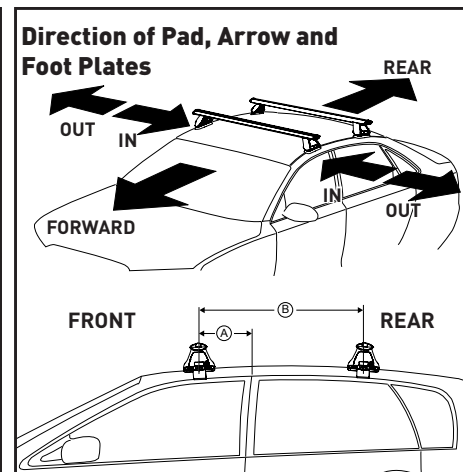

DK330 / DK330R / DK330F Rhino-Rack VA, Aero, Euro & HD Crossbar Instruction

Measurement A: CENTRE of door jamb to CENTRE arrow of leg foot plate.

Measurement B: CENTRE of Front leg foot plate arrow to CENTRE of Rear leg foot plate arrow.

Carrying capacity: Roof rack is rated to 75kg. Please refer to manufacturers handbook for your vehicles maximum roof load capacity. Always use the lower of the two figures.

If your vehicle is not listed on this fitting instruction please refer to your countries Rhino-Rack web site for the latest information.

VEHICLE	Date	Measurement A	Measurement B	Measurement C	Load Rating (includes racks 5kg/ 11lbs)
Chevrolet S10/Colorado Extended Cab (single center bar)	2013-	30mm / 1,3/16"	-	-	35kg / 77lbs
Chevrolet S10/Colorado Crew Cab RG	2013-	250mm / 9,27/32"	700mm / 27,9/16" (double crossbar)	450mm / 17,23/32" (single crossbar)	35kg / 77lbs (single crossbar) 75kg / 165lbs (double crossbar)
Isuzu DMAX Single cab TF	06/12-	230mm / 9,1/16"	-	-	35kg / 77lbs
Isuzu DMAX Space cab TF	06/12-	320mm / 12,19/32"	700mm / 27,9/16" (double crossbar)	380mm / 14,31/32" (single crossbar)	35kg / 77lbs (single crossbar) 75kg / 165lbs (double crossbar)
Isuzu DMAX Space cab TF (single center bar)	06/12-	30mm / 1,3/16"	-	-	35kg / 77lbs
Isuzu DMAX Crew cab TF	06/12-	250mm / 9,27/32"	700mm / 27,9/16" (double crossbar)	450mm / 17,23/32" (single crossbar)	35kg / 77lbs (single crossbar) 75kg / 165lbs (double crossbar)