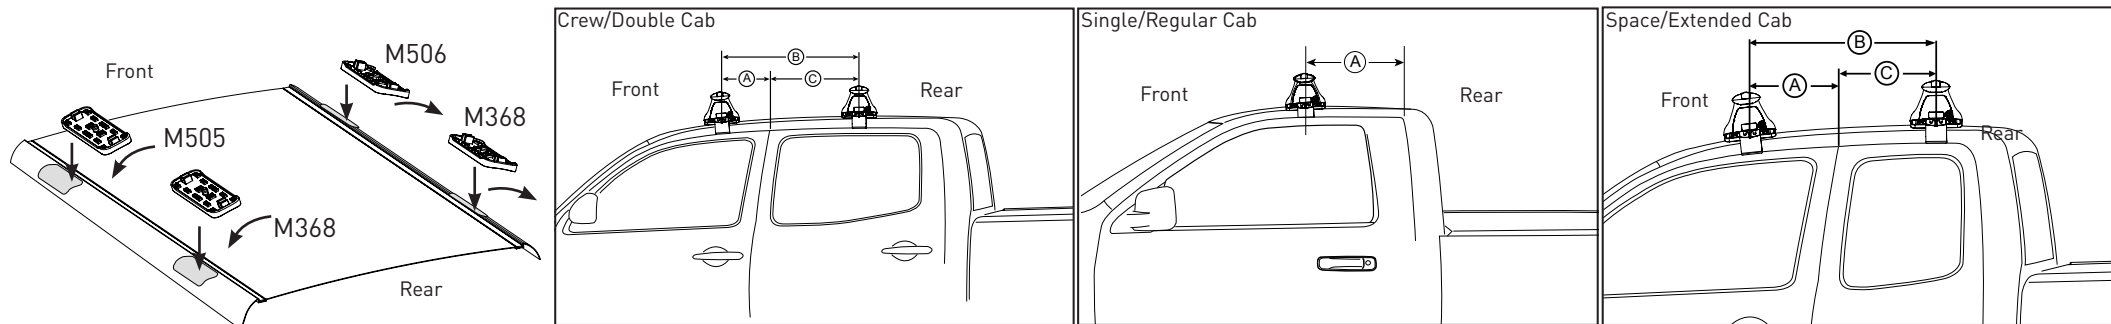

DK330 / DK330R / DK330F Rhino-Rack VA, Aero, Euro & HD Crossbar Instruction

Measurement A: CENTRE of door jamb to CENTRE arrow of leg foot plate.

Measurement B: CENTRE of Front leg foot plate arrow to CENTRE of Rear leg foot plate arrow.

Carrying capacity: Roof rack is rated to 75kg. Please refer to manufacturers handbook for your vehicles maximum roof load capacity. Always use the lower of the two figures.

If your vehicle is not listed on this fitting instruction please refer to your countries Rhino-Rack web site for the latest information.

VEHICLE	Date	Measurement A	Measurement B	Measurement C	Load Rating (includes racks 5kg/ 11lbs)
Holden Colorado Single Cab RG	06/12-	230mm / 9,1/16"	-	-	35kg / 77lbs
Holden Colorado Space Cab RG	06/12-	320mm / 12,19/32"	700mm / 27,9/16" (double crossbar)	380mm / 14,31/32" (single crossbar)	35kg / 77lbs (single crossbar) 75kg / 165lbs (double crossbar)
Holden Colorado Space Cab RG (single centre bar)	06/12-	30mm / 1,3/16"	-	-	35kg / 77lbs
Holden Colorado Crew Cab RG	06/12-	250mm / 9,27/32"	700mm / 27,9/16" (double crossbar)	450mm / 17,23/32" (single crossbar)	35kg / 77lbs (single crossbar) 75kg / 165lbs (double crossbar)
Chevrolet S10/Colorado Single Cab	2013-	230mm / 9,1/16"	-	-	35kg / 77lbs
Chevrolet S10/Colorado Extended Cab	2013-	320mm / 12,19/32"	700mm / 27,9/16" (double crossbar)	380mm / 14,31/32" (single crossbar)	35kg / 77lbs (single crossbar) 75kg / 165lbs (double crossbar)