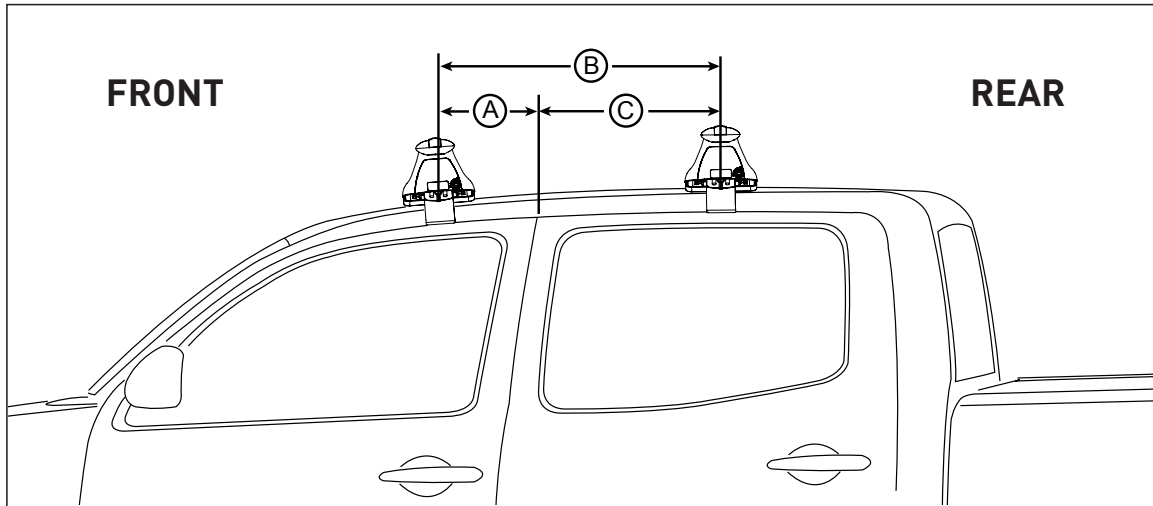

DK446/ DK446F/ DK446R VA, Aero, Euro & HD Crossbar Instruction

Measurement A: CENTRE of door jamb to CENTRE arrow of leg foot plate.

Measurement B: CENTRE of Front leg foot plate arrow to CENTRE of Rear leg foot plate arrow.

Carrying capacity: Roof rack is rated to 75kg. Please refer to manufacturers handbook for your vehicles maximum roof load capacity. Always use the lower of the two figures.

If your vehicle is not listed on this fitting instruction please refer to your countries Rhino-Rack web site for the latest information.

VEHICLE	Date	Measurement A	Measurement B	Measurement C	*Load Rating (includes racks 5kg/ 11lbs)
Mitsubishi Triton Gen 5 MQ/MR Double Cab pickup	15-	250mm / 9,27/32"	800mm / 31,1/2"	-	Up to 75kg / 165lbs
Mitsubishi L200 Gen 5 Double Cab pickup					
Mitsubishi Triton Gen 5 MQ/MR Double Cab pickup <i>(single crossbar)</i>	15-	250mm / 9,27/32"	-	550mm / 21,21/32"	Up to 35kg / 77lbs
Mitsubishi L200 Gen 5 Double Cab pickup <i>(single crossbar)</i>					
Mitsubishi Triton Gen 5 MQ/MR Single Cab pickup	15-	170mm / 6,11/16"	-	-	Up to 35kg / 77lbs
Mitsubishi L200 Gen 5 Single Cab pickup					

*System Load Rating: Please refer to manufacturer's handbook for your vehicle's maximum roof load capacity. Always use the lower of the two figures.