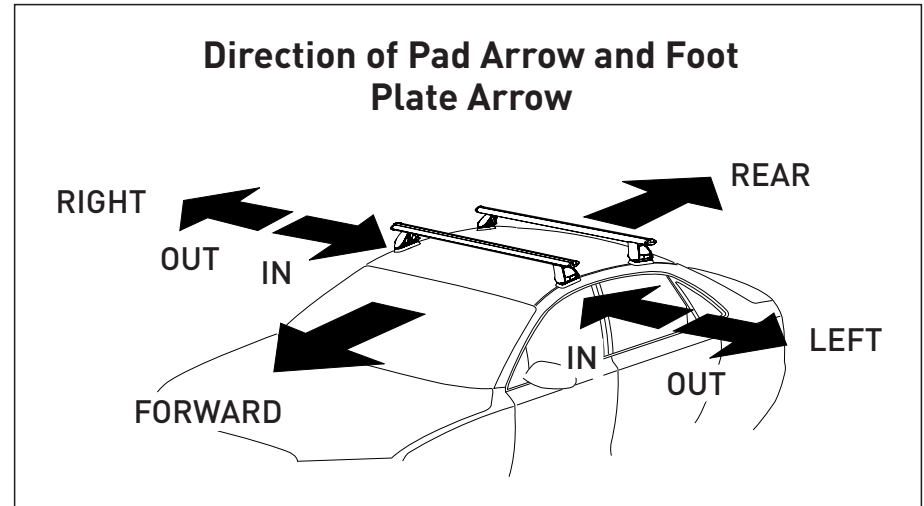

DK446/ DK446F/ DK446R VA, Aero, Euro & HD Crossbar Instruction

Measurement A: CENTRE of door jamb to CENTRE arrow of leg foot plate.

Measurement B: CENTRE of Front leg foot plate arrow to CENTRE of Rear leg foot plate arrow.

Carrying capacity: Roof rack is rated to 75kg. Please refer to manufacturers handbook for your vehicles maximum roof load capacity. Always use the lower of the two figures.

If your vehicle is not listed on this fitting instruction please refer to your countries Rhino-Rack web site for the latest information.

VEHICLE	Date	Measurement A	Measurement B	Measurement C	*Load Rating (includes racks 5kg/ 11lbs)
Mitsubishi Triton Gen 5 MQ/MR Double Cab pickup	15-	250mm / 9,27/32"	800mm / 31,1/2"	-	Up to 75kg / 165lbs
Mitsubishi L200 Gen 5 Double Cab pickup					
Mitsubishi Triton Gen 5 MQ/MR Double Cab pickup <i>(single crossbar)</i>	15-	250mm / 9,27/32"	-	550mm / 21,21/32"	Up to 35kg / 77lbs
Mitsubishi L200 Gen 5 Double Cab pickup <i>(single crossbar)</i>					
Mitsubishi Triton Gen 5 MQ/MR Single Cab pickup	15-	170mm / 6,11/16"	-	-	Up to 35kg / 77lbs
Mitsubishi L200 Gen 5 Single Cab pickup					

*System Load Rating: Please refer to manufacturer's handbook for your vehicle's maximum roof load capacity. Always use the lower of the two figures.