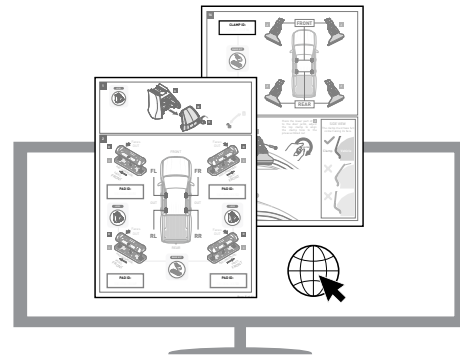

DK KIT

PAD AND CLAMP KIT FOR RLKVAH (One Crossbar Kit) / RLKVAH (Two Crossbar Kit)

Parts

Pad

*

I x2 (One crossbar)
I x4 (Two crossbars)

Clamp

*

J x2 (One crossbar)
J x4 (Two crossbars)

ONLINE 'FITTING SUPPLEMENT'

Complete Install guide with pad and clamp locations.

1. Complete Fit my vehicle journey
2. Select your Product Solution
3. Scroll down to 'Product Details'
4. Under 'INSTRUCTIONS' tab, download 'Fitting Supplement'.