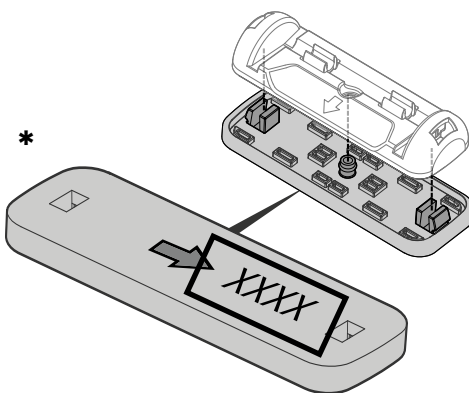

DK KIT

PAD AND CLAMP KIT FOR RLKVAH (One Crossbar Kit) / RLKVAH (Two Crossbar Kit)

Parts

Pad

*

I x2 (One crossbar)
I x4 (Two crossbars)

Clamp

*

J x2 (One crossbar)
J x4 (Two crossbars)

ONLINE 'FITTING SUPPLEMENT'

Complete Install guide with pad and clamp locations.

1. Complete Fit my vehicle journey
2. Select your Product Solution
3. Scroll down to 'Product Details'
4. Under 'INSTRUCTIONS' tab, download 'Fitting Supplement'.

VEHICLE SPECIFIC PAD ID

VEHICLE SPECIFIC CLAMP ID

* Pad and clamp images are representative only. Confirm correct pad and clamp part numbers for the vehicle in the online Fitting Supplement.