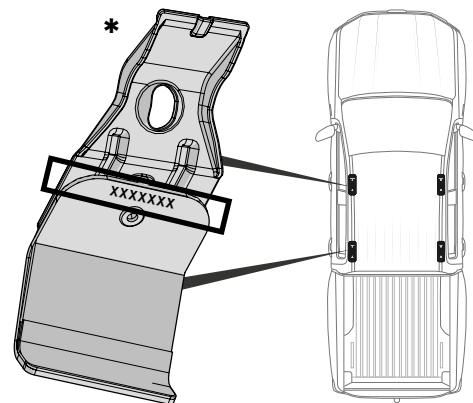

VEHICLE SPECIFIC CLAMP ID

* Pad and clamp images are representative only. Confirm correct pad and clamp part numbers for the vehicle in the online Fitting Supplement.