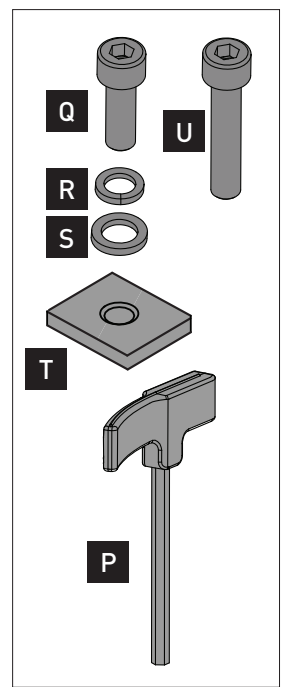

RBCA034
VA Fit Kit for RBC050

Item	Component Name	Qty
P	Torque Allen Key	1
Q	M6 x 16mm Cap Screw	1
R	M6 Spring Washer	1
S	M6 x 12.5 Flat Washer	1
T	M6 Square Washer	3
U	M6 x 25mm Cap Screw	2

Note:
Instructions for use found in RBC050 fitting instruction.

Issue: 02
Document No: R909

RBCA034
VA Fit Kit for RBC050

Item	Component Name	Qty
P	Torque Allen Key	1
Q	M6 x 16mm Cap Screw	1
R	M6 Spring Washer	1
S	M6 x 12.5 Flat Washer	1
T	M6 Square Washer	3
U	M6 x 25mm Cap Screw	2

Note:
Instructions for use found in RBC050 fitting instruction.

Issue: 02
Document No: R909

RBCA034
VA Fit Kit for RBC050

Item	Component Name	Qty
P	Torque Allen Key	1
Q	M6 x 16mm Cap Screw	1
R	M6 Spring Washer	1
S	M6 x 12.5 Flat Washer	1
T	M6 Square Washer	3
U	M6 x 25mm Cap Screw	2