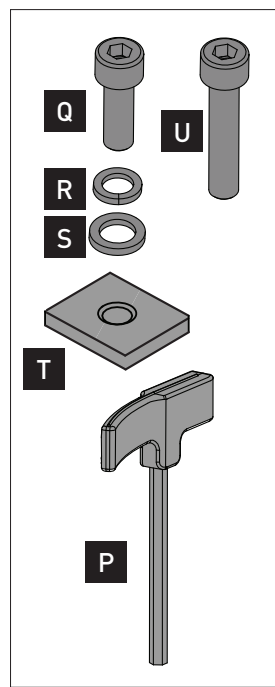

RBCA034
VA Fit Kit for RBC050

Item	Component Name	Qty
P	Torque Allen Key	1
Q	M6 x 16mm Cap Screw	1
R	M6 Spring Washer	1
S	M6 x 12.5 Flat Washer	1
T	M6 Square Washer	3
U	M6 x 25mm Cap Screw	2

Note:
Instructions for use found in RBC050 fitting instruction.

Issue: 02
Document No: R909

RBCA034
VA Fit Kit for RBC050

Item	Component Name	Qty
P	Torque Allen Key	1
Q	M6 x 16mm Cap Screw	1
R	M6 Spring Washer	1
S	M6 x 12.5 Flat Washer	1
T	M6 Square Washer	3
U	M6 x 25mm Cap Screw	2

Note:
Instructions for use found in RBC050 fitting instruction.

Issue: 02
Document No: R909

RBCA034
VA Fit Kit for RBC050

Item	Component Name	Qty
P	Torque Allen Key	1
Q	M6 x 16mm Cap Screw	1
R	M6 Spring Washer	1
S	M6 x 12.5 Flat Washer	1
T	M6 Square Washer	3
U	M6 x 25mm Cap Screw	2