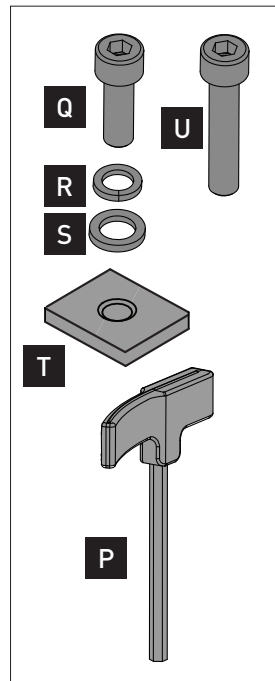

RBCA034
VA Fit Kit for RBC050

Item	Component Name	Qty
P	Torque Allen Key	1
Q	M6 x 16mm Cap Screw	1
R	M6 Spring Washer	1
S	M6 x 12.5 Flat Washer	1
T	M6 Square Washer	3
U	M6 x 25mm Cap Screw	2

Note:
Instructions for use found in RBC050 fitting instruction.

Issue: 02
Document No: R909

RBCA034
VA Fit Kit for RBC050

Item	Component Name	Qty
P	Torque Allen Key	1
Q	M6 x 16mm Cap Screw	1
R	M6 Spring Washer	1
S	M6 x 12.5 Flat Washer	1
T	M6 Square Washer	3
U	M6 x 25mm Cap Screw	2

Note:
Instructions for use found in RBC050 fitting instruction.

Issue: 02
Document No: R909

RBCA034
VA Fit Kit for RBC050

Item	Component Name	Qty
P	Torque Allen Key	1
Q	M6 x 16mm Cap Screw	1
R	M6 Spring Washer	1
S	M6 x 12.5 Flat Washer	1
T	M6 Square Washer	3
U	M6 x 25mm Cap Screw	2