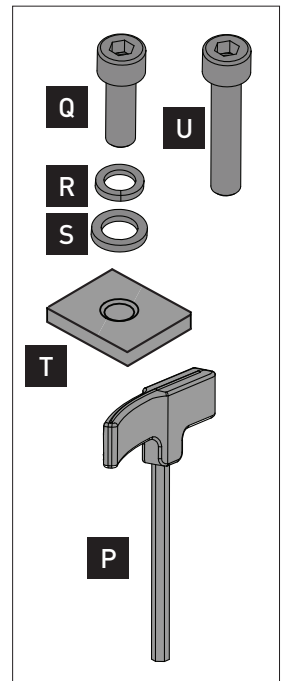

RBCA034
VA Fit Kit for RBC050

Item	Component Name	Qty
P	Torque Allen Key	1
Q	M6 x 16mm Cap Screw	1
R	M6 Spring Washer	1
S	M6 x 12.5 Flat Washer	1
T	M6 Square Washer	3
U	M6 x 25mm Cap Screw	2

Note:
Instructions for use found in RBC050 fitting instruction.

Note:
Instructions for use found in RBC050 fitting instruction.

Issue: 02
Document No: R909

RBCA034
VA Fit Kit for RBC050

Item	Component Name	Qty
P	Torque Allen Key	1
Q	M6 x 16mm Cap Screw	1
R	M6 Spring Washer	1
S	M6 x 12.5 Flat Washer	1
T	M6 Square Washer	3
U	M6 x 25mm Cap Screw	2