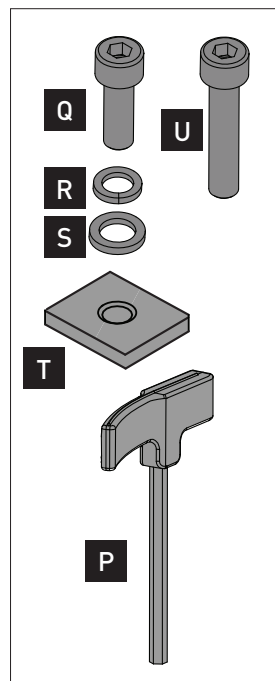

RBCA034
VA Fit Kit for RBC050

Item	Component Name	Qty
P	Torque Allen Key	1
Q	M6 x 16mm Cap Screw	1
R	M6 Spring Washer	1
S	M6 x 12.5 Flat Washer	1
T	M6 Square Washer	3
U	M6 x 25mm Cap Screw	2

Note:
Instructions for use found in RBC050 fitting instruction.

Note:
Instructions for use found in RBC050 fitting instruction.

Issue: 02
Document No: R909

RBCA034
VA Fit Kit for RBC050

Item	Component Name	Qty
P	Torque Allen Key	1
Q	M6 x 16mm Cap Screw	1
R	M6 Spring Washer	1
S	M6 x 12.5 Flat Washer	1
T	M6 Square Washer	3
U	M6 x 25mm Cap Screw	2