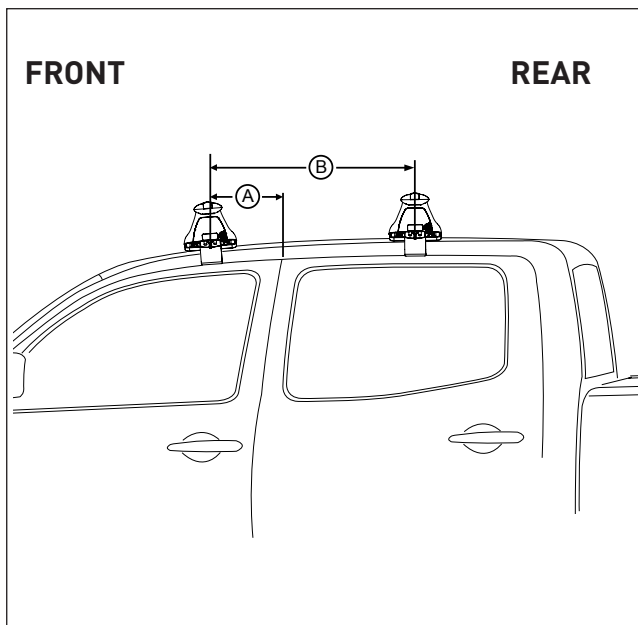

			FRONT CROSSBAR					REAR CROSSBAR						
   VA EURO HD			 VA	 ALLOY	 HD		 VA	 ALLOY	 HD					
Vehicle	Date	Crossbar	Front Right Pad/Clamp	Front Left Pad/Clamp	Measurement strip length per side	Measurement strip length per side	Measurement Distance (x)	Foot plate arrow direction	Rear Right Pad/Clamp	Rear Left Pad/Clamp	Measurement strip length per side	Measurement strip length per side	Measurement Distance (x)	Foot plate arrow direction
Mazda BT50 Dual Cab	2011-2020	1260mm	M367 SUB0146		191mm	78mm	1030mm / 40,9/16"	OUT	M367 SUB0145		180mm	67mm	1008mm/ 39,11/16"	OUT
			Arrow FORWARD						Arrow FORWARD					
Mazda BT50 Gen2 Dual Cab (single FRONT bar)	2011-2020	1260mm	M367 SUB0146		191mm	78mm	1030mm / 40,9/16"	OUT	N/A		N/A	N/A	N/A	N/A
			Arrow FORWARD						N/A					
Mazda BT50 Gen2 Dual Cab (single REAR bar)	2011-2020	1260mm	N/A		N/A	N/A	N/A	N/A	M367 SUB0145		180mm	67mm	1008mm/ 39,11/16"	OUT
			N/A						Arrow FORWARD					

DK294 CROSSBAR INSTRUCTION

VA, EURO & HD

Measurement A: CENTRE of door jamb to CENTRE arrow of leg foot plate.

Measurement B: CENTRE of Front leg foot plate arrow to CENTRE of Rear leg foot plate arrow.

If your vehicle is not listed on this fitting instruction please refer to your countries Rhino-Rack web site for the latest information.