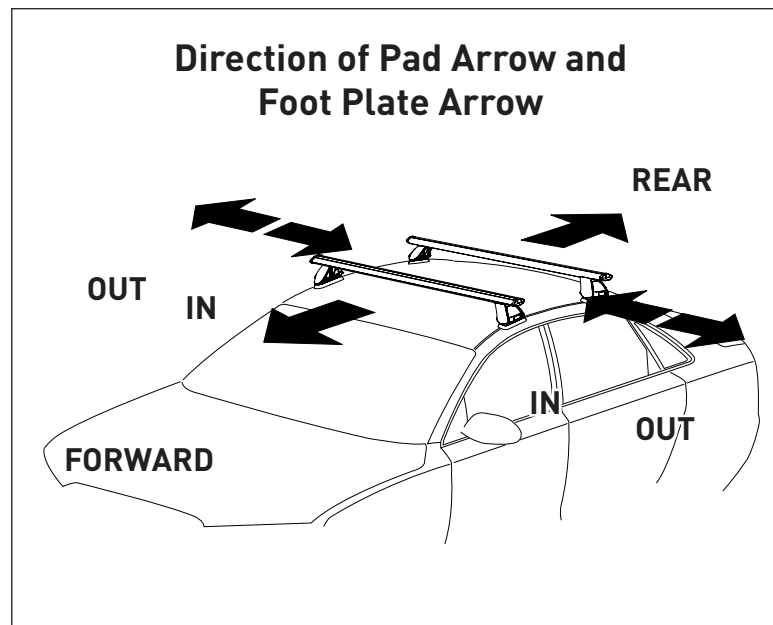

			FRONT CROSSBAR					REAR CROSSBAR						
   VA EURO HD			 VA	 ALLOY	 HD		 VA	 ALLOY	 HD					
Vehicle	Date	Crossbar	Front Right Pad/Clamp	Front Left Pad/Clamp	Measurement strip length per side	Measurement strip length per side	Measurement Distance (x)	Foot plate arrow direction	Rear Right Pad/Clamp	Rear Left Pad/Clamp	Measurement strip length per side	Measurement strip length per side	Measurement Distance (x)	Foot plate arrow direction
Mazda BT50 Dual Cab	2011-2020	1260mm	M367 SUB0146		191mm	78mm	1030mm / 40,9/16"	OUT	M367 SUB0145		180mm	67mm	1008mm/ 39,11/16"	OUT
			Arrow FORWARD						Arrow FORWARD					
Mazda BT50 Gen2 Dual Cab (single FRONT bar)	2011-2020	1260mm	M367 SUB0146		191mm	78mm	1030mm / 40,9/16"	OUT	N/A		N/A	N/A	N/A	N/A
			Arrow FORWARD						N/A					
Mazda BT50 Gen2 Dual Cab (single REAR bar)	2011-2020	1260mm	N/A		N/A	N/A	N/A	N/A	M367 SUB0145		180mm	67mm	1008mm/ 39,11/16"	OUT
			N/A						Arrow FORWARD					

DK294 CROSSBAR INSTRUCTION

VA, EURO & HD

Measurement A: CENTRE of door jamb to CENTRE arrow of leg foot plate.

Measurement B: CENTRE of Front leg foot plate arrow to CENTRE of Rear leg foot plate arrow.

If your vehicle is not listed on this fitting instruction please refer to your countries Rhino-Rack web site for the latest information.