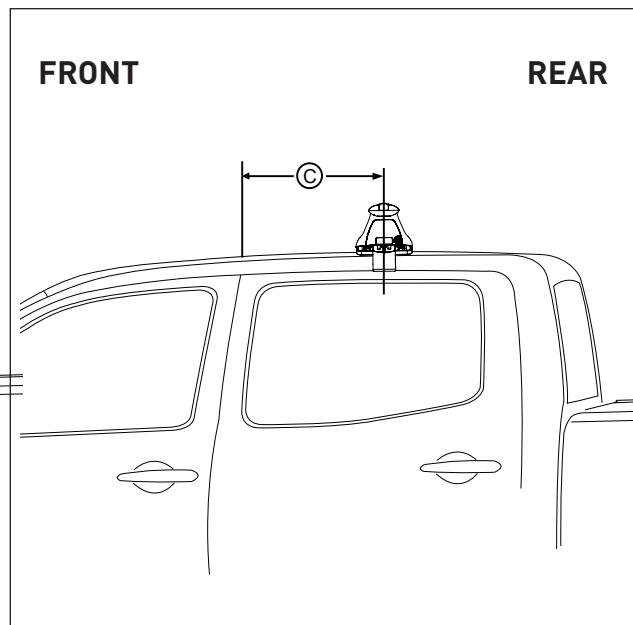

			FRONT CROSSBAR					REAR CROSSBAR						
   VA EURO HD			 VA	 ALLOY	 HD		 VA	 ALLOY	 HD					
Vehicle	Date	Crossbar	Front Right Pad/Clamp	Front Left Pad/Clamp	Measurement strip length per side	Measurement strip length per side	Measurement Distance (x)	Foot plate arrow direction	Rear Right Pad/Clamp	Rear Left Pad/Clamp	Measurement strip length per side	Measurement strip length per side	Measurement Distance (x)	Foot plate arrow direction
Mazda BT50 Dual Cab	2011-2020	1260mm	M367 SUB0146		191mm	78mm	1030mm / 40,9/16"	OUT	M367 SUB0145		180mm	67mm	1008mm/ 39,11/16"	OUT
			Arrow FORWARD						Arrow FORWARD					
Mazda BT50 Gen2 Dual Cab (single FRONT bar)	2011-2020	1260mm	M367 SUB0146		191mm	78mm	1030mm / 40,9/16"	OUT	N/A		N/A	N/A	N/A	N/A
			Arrow FORWARD						N/A					
Mazda BT50 Gen2 Dual Cab (single REAR bar)	2011-2020	1260mm	N/A		N/A	N/A	N/A	N/A	M367 SUB0145		180mm	67mm	1008mm/ 39,11/16"	OUT
			N/A						Arrow FORWARD					

DK294 CROSSBAR INSTRUCTION

VA, EURO & HD

Measurement A: CENTRE of door jamb to CENTRE arrow of leg foot plate.

Measurement B: CENTRE of Front leg foot plate arrow to CENTRE of Rear leg foot plate arrow.

If your vehicle is not listed on this fitting instruction please refer to your countries Rhino-Rack web site for the latest information.